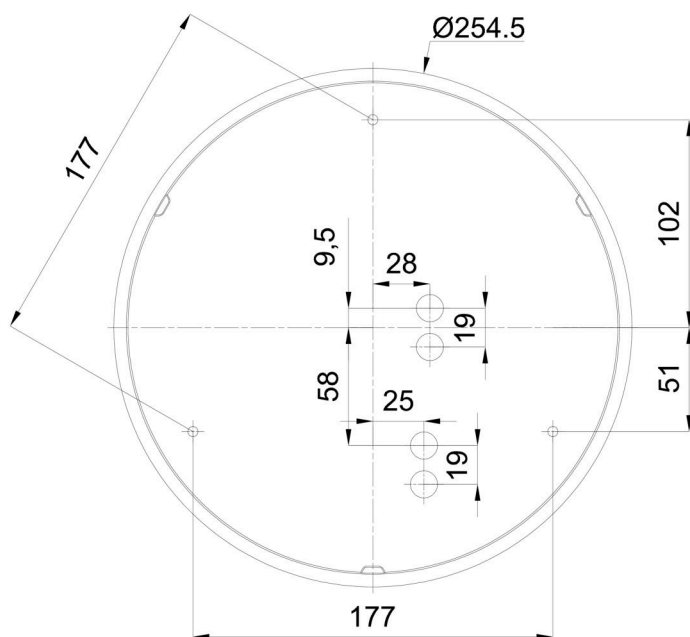

Logistic

EAN	8591728070632
Weight NTTO	1.7 Kg
Weight BTTO	1.9 Kg
Number of cartons	1 pcs
Package volume	0.012 m³
Package 1 width	0.32 m
Package 1 length	0.31 m
Package 1 height	0.12 m
Warranty*	60 months

*The warranty for the batteries is valid for 12 months from the date of purchase.

Installation dimensions: