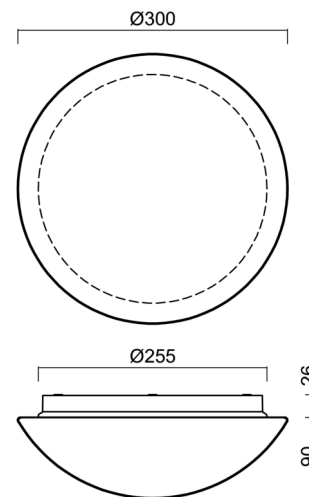

## Technical

Types of luminaires	Classic on/off
Mounting type	surface mounted
Base material	polypropylene composite
Shade material	three-layer glass TRIPLEX OPAL
Base color	white Ral9003
Shade color	white
Holding the shade	bayonet
Mounting location	ceiling/wall
Width	300 mm
Length	300 mm
Height	115 mm
Diameter	ø 300 mm
mounting holes (diameter)	3xø5mm
Installation wire (diameter)	2xø16mm
Energy Class	D
Impact strength	IK01
Operating temperature	from -20°C to +30°C

## Lampshade

Product code	Name	Color	Description	Picture	Drawing
20008	013	white		