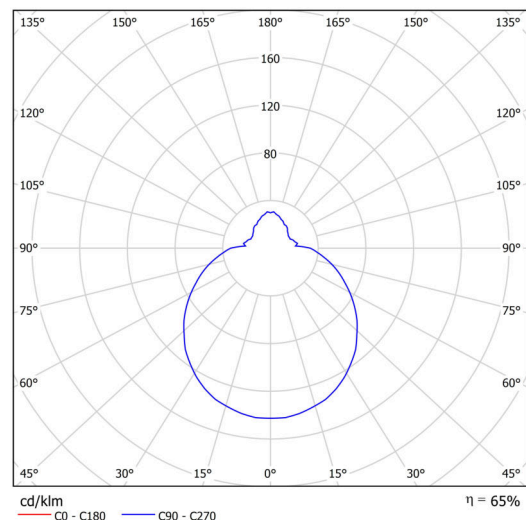

Luminous

Lum. flux of luminaire	1300 lm
Lum. flux of light source	2000 lm
Luminaire efficacy	100 lm/W
Temperature	3000 K
Rated life time LED L80/B10	100000 hours
CRI	Ra80
MacAdam	3
Blue light hazard	Risk group 0