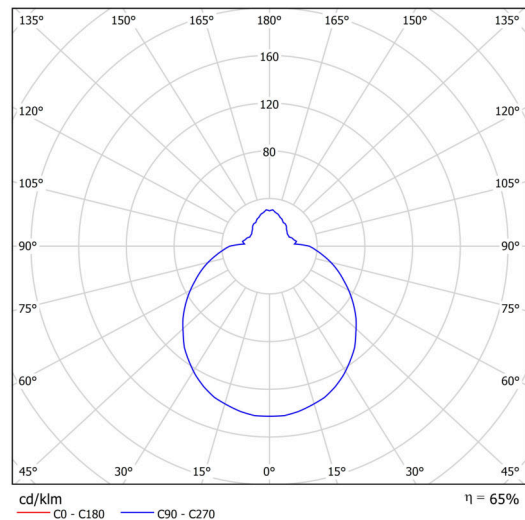

Luminous

Lum. flux of luminaire	920 lm
Lum. flux of light source	1420 lm
Luminaire efficacy	102 lm/W
Temperature	3000 K
Rated life time LED L80/B10	100000 hours
CRI	Ra80
MacAdam	3
Blue light hazard	Risk group 0