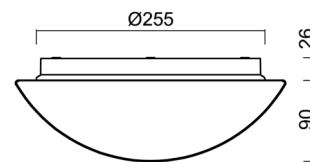

Technical

Types of luminaires	Corridor
Mounting type	surface mounted
Base material	polypropylene composite
Shade material	three-layer glass TRIPLEX OPAL
Base color	white Ral9003
Shade color	white
Holding the shade	bayonet
Mounting location	ceiling/wall
Width	300 mm
Length	300 mm
Height	115 mm
Diameter	ø 300 mm
mounting holes (diameter)	3xø5mm
Installation wire (diameter)	2xø16mm
Energy Class	D
Impact strength	IK01
Operating temperature	from -20°C to +30°C