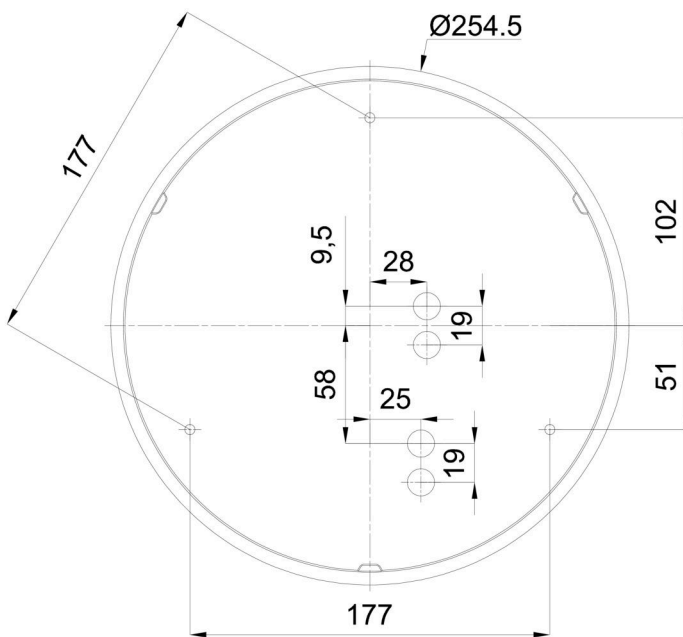

Logistic

EAN	8591728070618
Weight NTTO	1.7 Kg
Weight BTTO	1.9 Kg
Number of cartons	1 pcs
Package volume	0.012 m³
Package 1 width	0.32 m
Package 1 length	0.31 m
Package 1 height	0.12 m
Warranty*	60 months

*The warranty for the batteries is valid for 12 months from the date of purchase.

Installation dimensions: