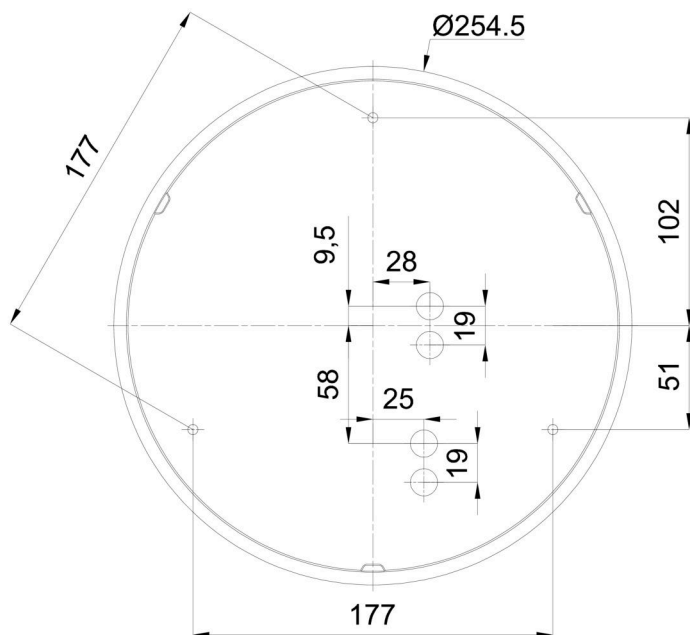

Logistic

EAN	8591728070595
Weight NTTO	1.7 Kg
Weight BTTO	1.9 Kg
Number of cartons	1 pcs
Package volume	0.012 m³
Package 1 width	0.32 m
Package 1 length	0.31 m
Package 1 height	0.12 m
Warranty*	60 months

*The warranty for the batteries is valid for 12 months from the date of purchase.

Installation dimensions: