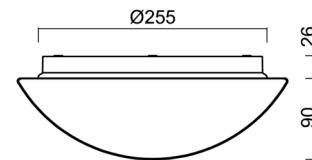

Technical

Types of luminaires	Sensor
Mounting type	surface mounted
Base material	polypropylene composite
Shade material	three-layer glass TRIPLEX OPAL
Base color	white Ral9003
Shade color	white
Holding the shade	bayonet
Mounting location	ceiling/wall
Width	300 mm
Length	300 mm
Height	115 mm
Diameter	ø 300 mm
mounting holes (diameter)	3xø5mm
Installation wire (diameter)	2xø16mm
Energy Class	D
Impact strength	IK01
Operating temperature	from -20°C to +30°C