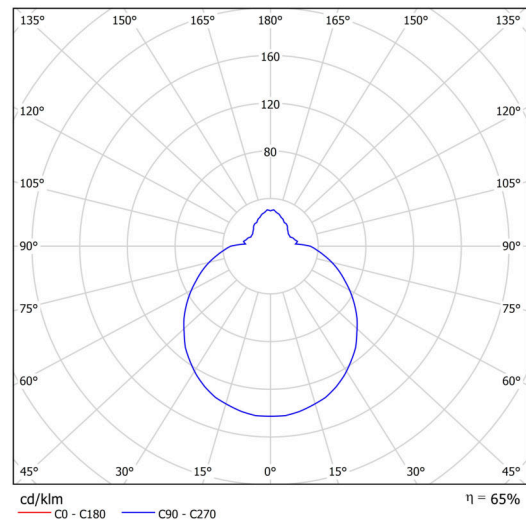

Luminous

Lum. flux of luminaire	920 lm
Lum. flux of light source	1420 lm
Luminaire efficacy	102 lm/W
Temperature	3000 K
Rated life time LED L80/B10	100000 hours
CRI	Ra80
MacAdam	3
Blue light hazard	Risk group 0