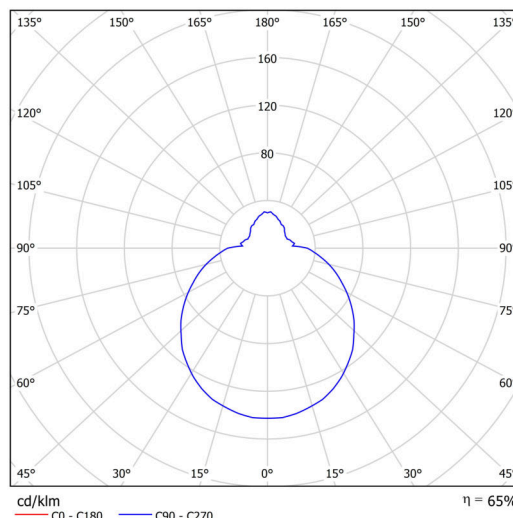

Luminous

Lum. flux of luminaire	920 lm
Lum. flux of light source	1420 lm
Luminaire efficacy	102 lm/W
Temperature	3000 K
Rated life time LED L80/B10	100000 hours
CRI	Ra80
MacAdam	3
Blue light hazard	Risk group 0