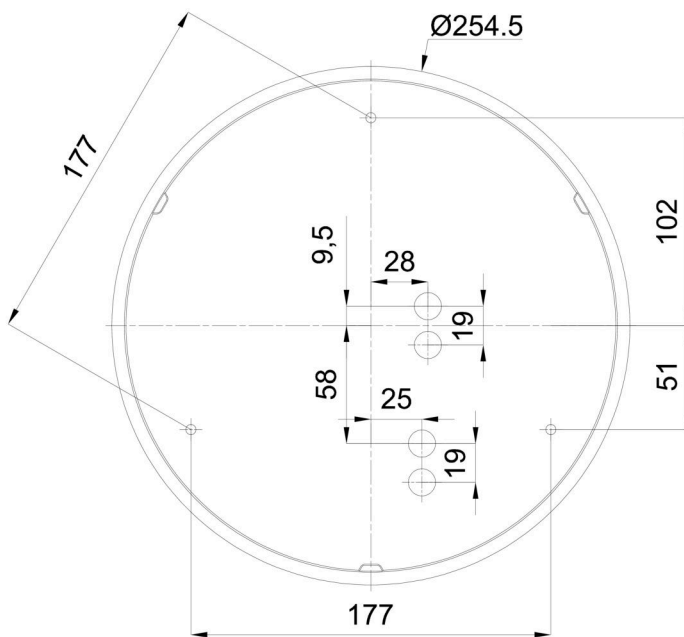

Logistic

EAN	8591728070588
Weight NTTO	1.7 Kg
Weight BTTO	1.9 Kg
Number of cartons	1 pcs
Package volume	0.012 m³
Package 1 width	0.32 m
Package 1 length	0.31 m
Package 1 height	0.12 m
Warranty*	60 months

*The warranty for the batteries is valid for 12 months from the date of purchase.

Installation dimensions: