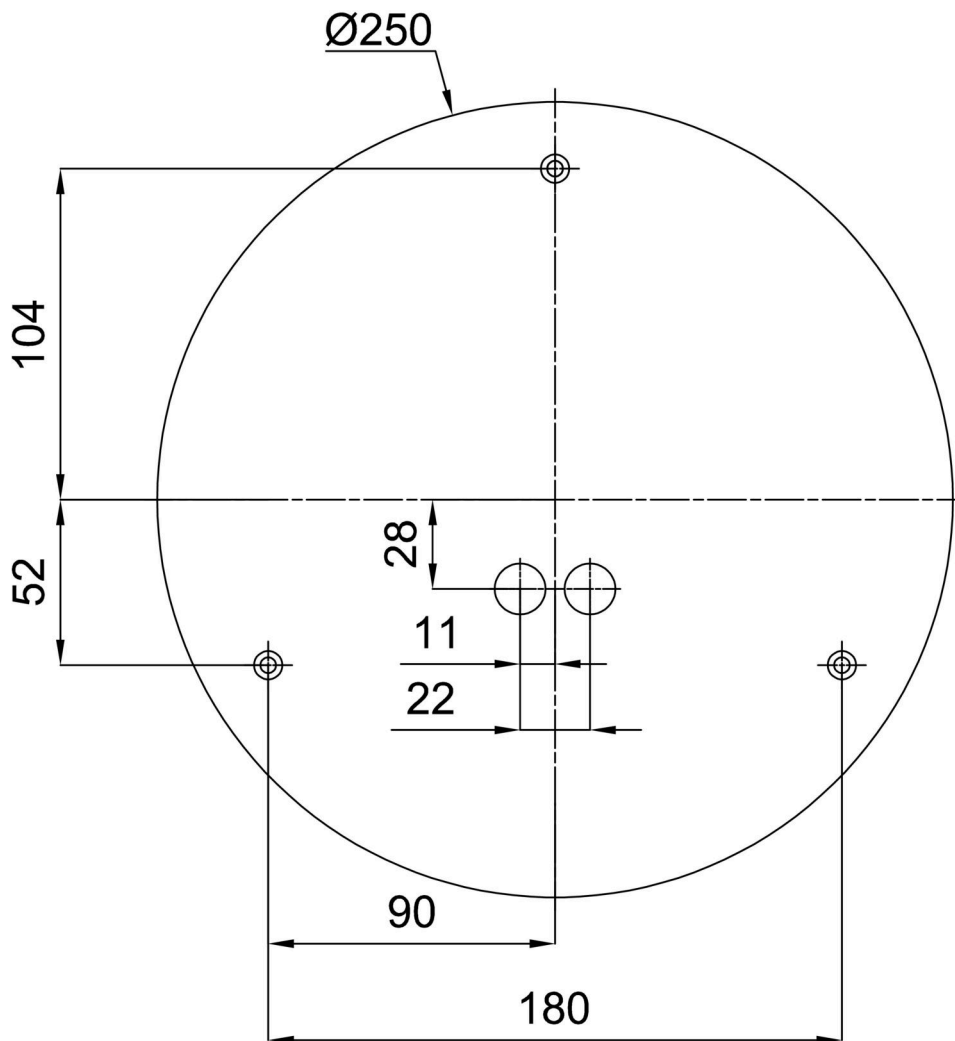

Logistic

EAN	8591728149369
Weight NTTO	1.7 Kg
Weight BTTO	1.9 Kg
Number of cartons	1 pcs
Package volume	0.012 m³
Package 1 width	0.31 m
Package 1 length	0.32 m
Package 1 height	0.12 m
Warranty*	60 months

*The warranty for the batteries is valid for 12 months from the date of purchase.

Installation dimensions: