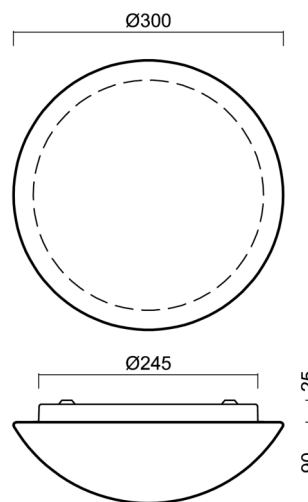

## Technical

Types of luminaires	Emergency combined
Mounting type	surface mounted
Base material	steel
Shade material	three-layer glass TRIPLEX OPAL
Base color	white Ral9003
Shade color	white
Holding the shade	bayonet
Mounting location	ceiling/wall
Width	300 mm
Length	300 mm
Height	115 mm
mounting holes (diameter)	3xØ5mm
Cable entrance	2xØ16mm
Energy Class	D
Impact strength	IK01
Operating temperature	from 0°C to +30°C