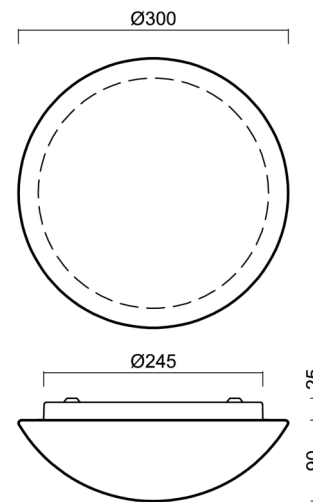

Technical

| | |
|---------------------------|--------------------------------|
| Types of luminaires | Emergency combined |
| Mounting type | surface mounted |
| Base material | steel |
| Shade material | three-layer glass TRIPLEX OPAL |
| Base color | white Ral9003 |
| Shade color | white |
| Holding the shade | bayonet |
| Mounting location | ceiling/wall |
| Width | 300 mm |
| Length | 300 mm |
| Height | 115 mm |
| mounting holes (diameter) | 3xØ5mm |
| Cable entrance | 2xØ16mm |
| Energy Class | D |
| Impact strength | IK01 |
| Operating temperature | from 0°C to +30°C |