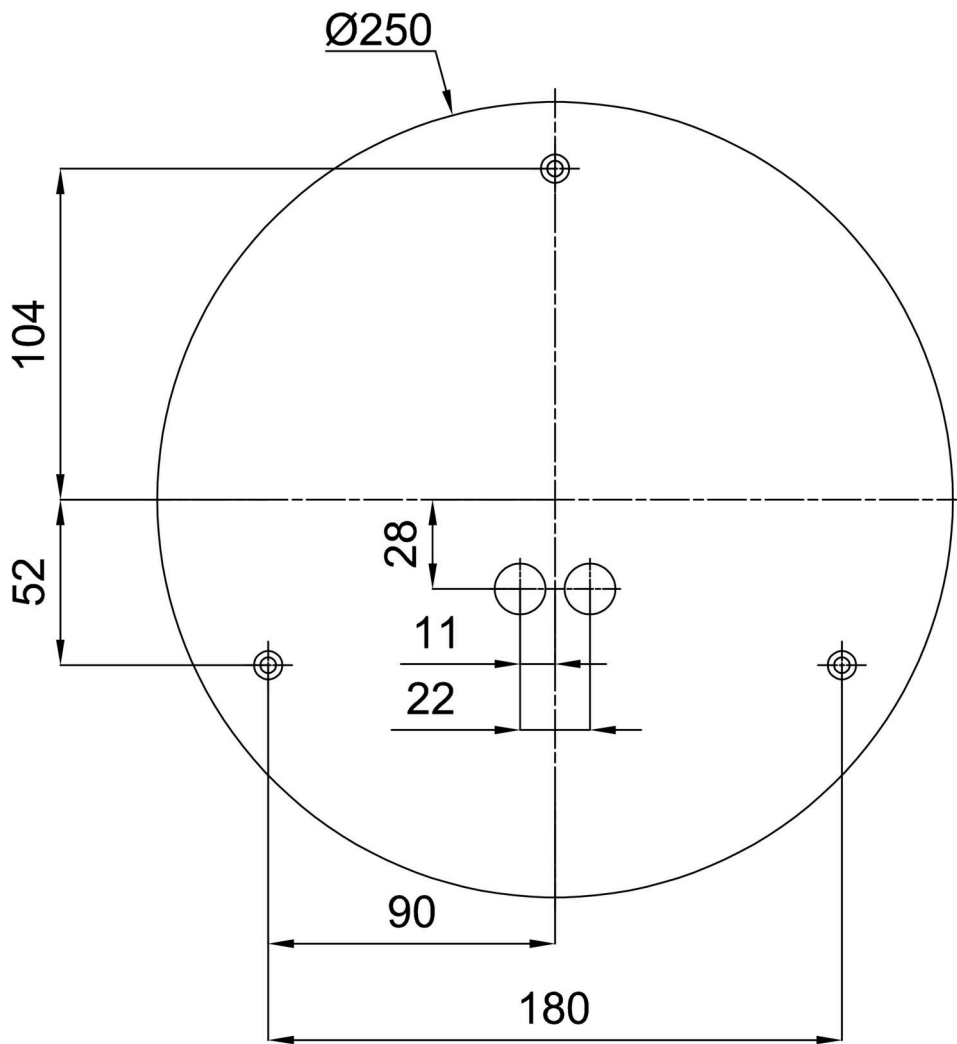

Logistic

EAN	8591728149352
Weight NTTO	1.7 Kg
Weight BTTO	1.9 Kg
Number of cartons	1 pcs
Package volume	0.012 m³
Package 1 width	0.31 m
Package 1 length	0.32 m
Package 1 height	0.12 m
Warranty*	60 months

*The warranty for the batteries is valid for 12 months from the date of purchase.

Installation dimensions: