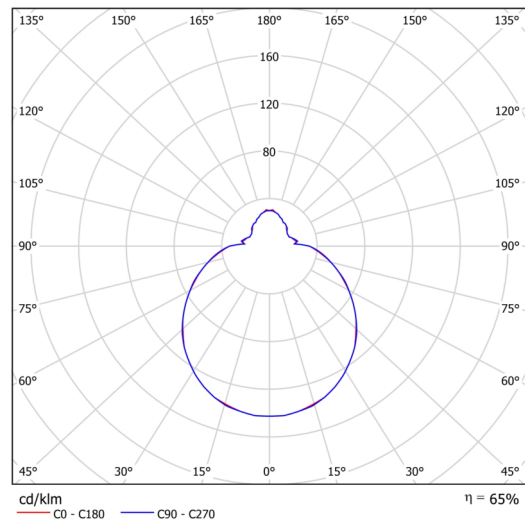

Luminous

Lum. flux of luminaire	960 lm
Lum. flux of light source	1480 lm
Lum. flux of light source in emergency mode	200 lm
Temperature	4000 K
Rated life time LED L80/B10	100000 hours
CRI	Ra80
MacAdam	3
Blue light hazard	Risk group 0

Eulum data for calculation programs are available at www.osmont.cz.