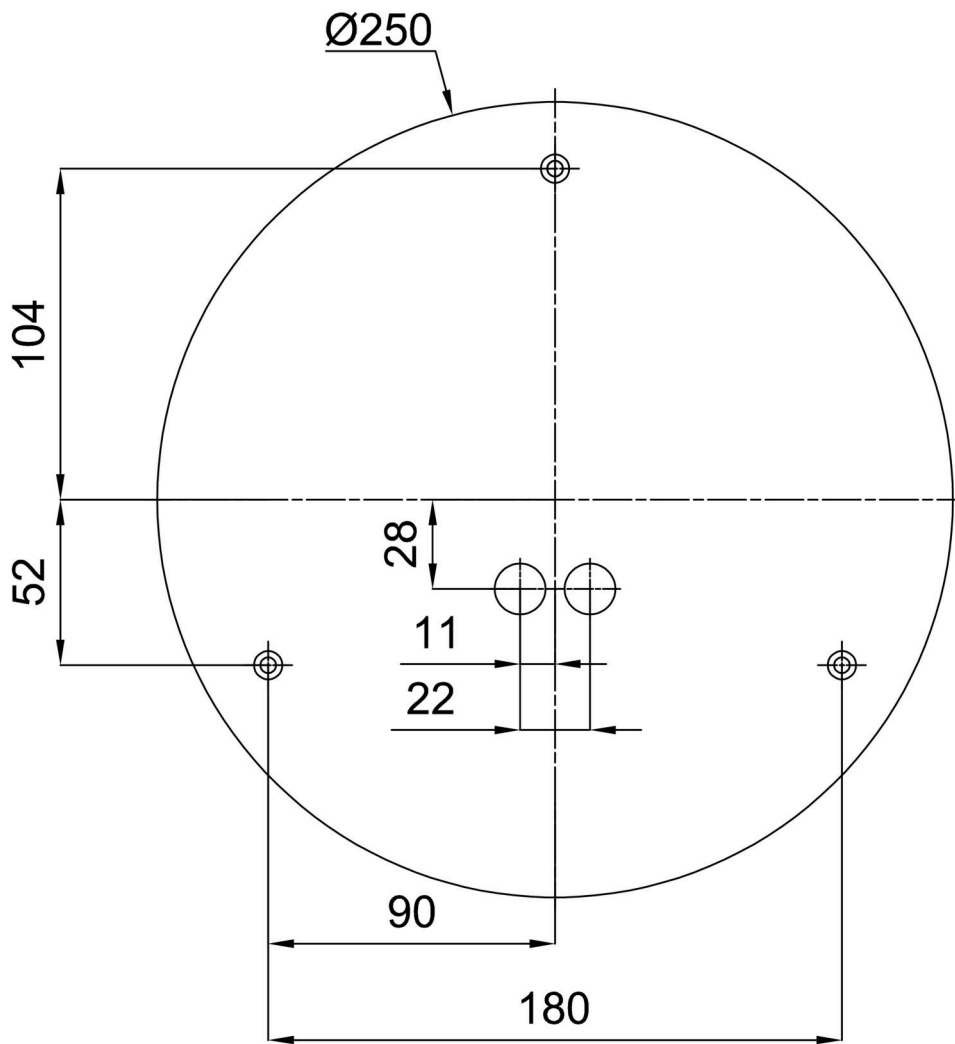

Logistic

EAN	8591728149062
Weight NTTO	1.7 Kg
Weight BTTO	1.9 Kg
Number of cartons	1 pcs
Package volume	0.012 m³
Package 1 width	0.31 m
Package 1 length	0.32 m
Package 1 height	0.12 m
Warranty*	60 months

*The warranty for the batteries is valid for 12 months from the date of purchase.

Installation dimensions: