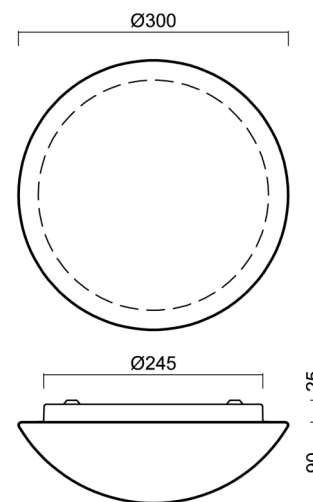

Technical

Types of luminaires	Emergency combined
Mounting type	surface mounted
Base material	steel
Shade material	three-layer glass TRIPLEX OPAL
Base color	white Ral9003
Shade color	white
Holding the shade	bayonet
Mounting location	ceiling/wall
Width	300 mm
Length	300 mm
Height	115 mm
mounting holes (diameter)	3xØ5mm
Cable entrance	2xØ16mm
Energy Class	D
Impact strength	IK01
Operating temperature	from 0°C to +30°C

Eulum data for calculation programs are available at www.osmont.cz.

Logistic

EAN	8591728149062
Weight NTTO	1.7 Kg
Weight BTTO	1.9 Kg
Number of cartons	1 pcs
Package volume	0.012 m ³
Package 1 width	0.31 m
Package 1 length	0.32 m
Package 1 height	0.12 m
Warranty*	60 months