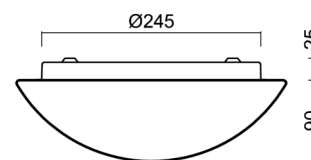

Technical

Types of luminaires	Dimmable
Mounting type	surface mounted
Base material	steel
Shade material	three-layer glass TRIPLEX OPAL
Base color	white Ral9003
Shade color	white
Holding the shade	bayonet
Mounting location	ceiling/wall
Width	300 mm
Length	300 mm
Height	115 mm
Diameter	ø 300 mm
mounting holes (diameter)	3xø5mm
Installation wire (diameter)	2xø16mm
Energy Class	D
Impact strength	IK01
Operating temperature	from -20°C to +30°C