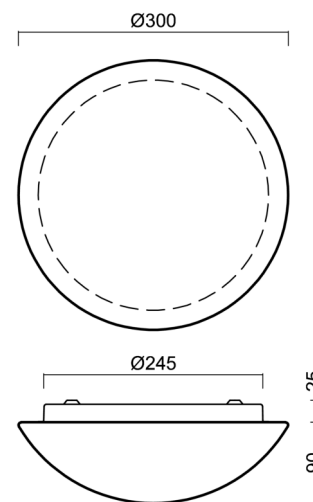

AURA 8

Product code: AUR59544

Type: LED-1L14E350BT13/013 4K#

Short description of the luminaire: White surface-mounted LED light ON/OFF with TRIPLEX OPAL glass shade.

Technical

Types of luminaires	Classic on/off
Mounting type	surface mounted
Base material	steel
Shade material	three-layer glass TRIPLEX OPAL
Base color	white Ral9003
Shade color	white
Holding the shade	bayonet
Mounting location	ceiling/wall
Width	300 mm
Length	300 mm
Height	115 mm
Diameter	ø 300 mm
mounting holes (diameter)	3xø5mm
Installation wire (diameter)	2xø16mm
Energy Class	D
Impact strength	IK01
Operating temperature	from -20°C to +30°C

Electric

Power consumption	9 W
Ingress Protection	IP44
Socket	LED modul
terminal block	snap terminal block
Automatic circuit breaker type B10A	50 pcs
Automatic circuit breaker type B16A	78 pcs
Automatic circuit breaker type C10A	84 pcs
Automatic circuit breaker type C16A	130 pcs

Luminous

Lum. flux of luminaire	960 lm
Lum. flux of light source	1480 lm
Luminaire efficacy	106 lm/W
Temperature	4000 K
Rated life time LED L80/B10	100000 hours
CRI	Ra80
MacAdam	3
Blue light hazard	Risk group 0

Eulum data for calculation programs are available at www.osmont.cz.