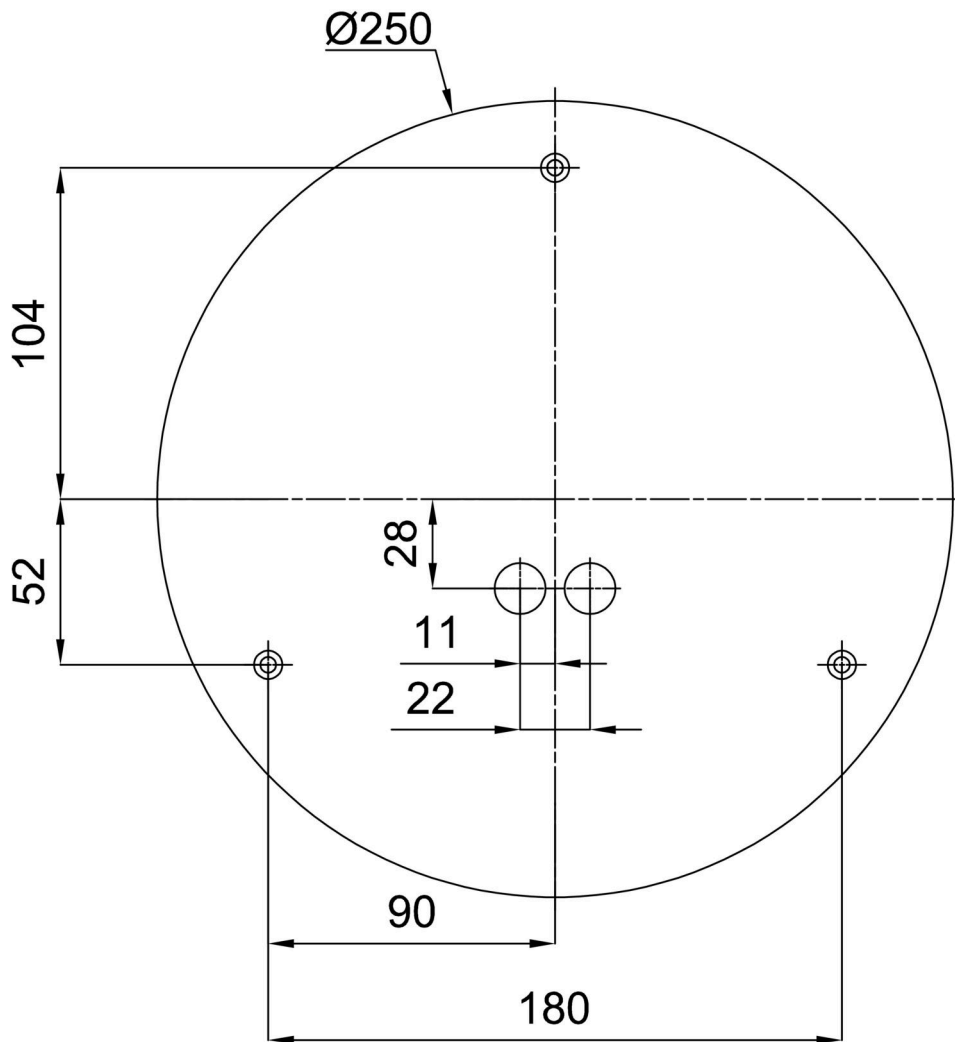

Logistic

EAN	8591728067441
Weight NTTO	1.7 Kg
Weight BTTO	1.9 Kg
Number of cartons	1 pcs
Package volume	0.012 m³
Package 1 width	0.32 m
Package 1 length	0.31 m
Package 1 height	0.12 m
Warranty*	60 months

*The warranty for the batteries is valid for 12 months from the date of purchase.

Installation dimensions: