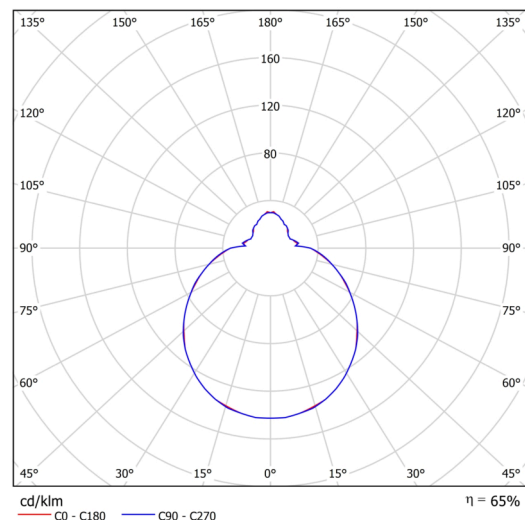

Luminous

Lum. flux of luminaire	1300 lm
Lum. flux of light source	2000 lm
Luminaire efficacy	100 lm/W
Temperature	3000 K
Rated life time LED L80/B10	100000 hours
CRI	Ra80
MacAdam	3
Blue light hazard	Risk group 0