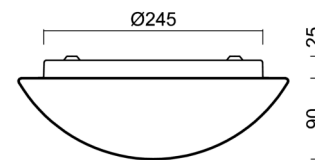

Technical

Types of luminaires	Corridor
Mounting type	surface mounted
Base material	steel
Shade material	three-layer glass TRIPLEX OPAL
Base color	white Ral9003
Shade color	white
Holding the shade	bayonet
Mounting location	ceiling/wall
Width	300 mm
Length	300 mm
Height	115 mm
Diameter	ø 300 mm
mounting holes (diameter)	3xø5mm
Installation wire (diameter)	2xø16mm
Energy Class	D
Impact strength	IK01
Operating temperature	from -20°C to +30°C