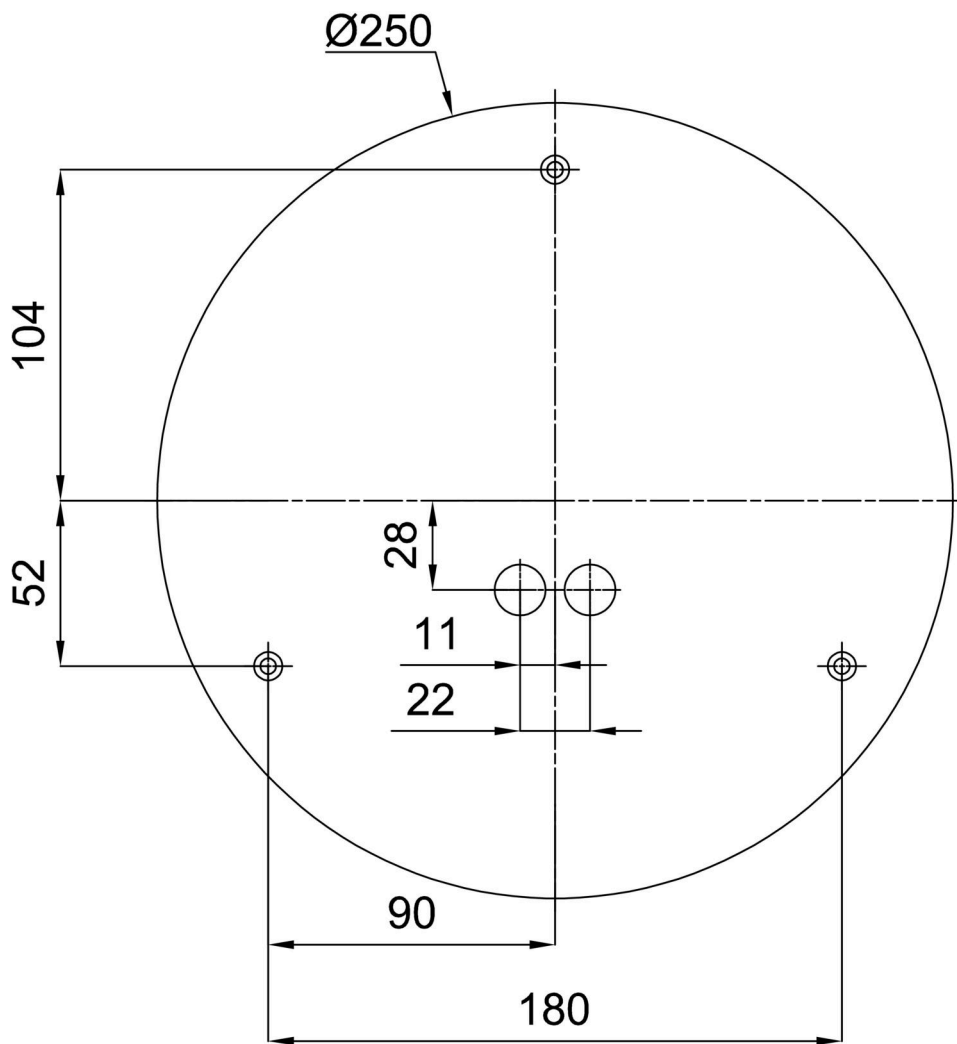

TECHNICAL SHEET

Blue light hazard	Risk group 0

Eulum data for calculation programs are available at www.osmont.cz.

Logistic

EAN	8591728067083
Weight NTTO	1.7 Kg
Weight BTTO	1.9 Kg
Number of cartons	1 pcs
Package volume	0.012 m³
Package 1 width	0.32 m
Package 1 length	0.31 m
Package 1 height	0.12 m
Warranty*	60 months

*The warranty for the batteries is valid for 12 months from the date of purchase.

Installation dimensions: