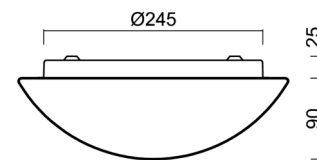

## Technical

Types of luminaires	Emergency combined
Mounting type	surface mounted
Base material	steel
Shade material	three-layer glass TRIPLEX OPAL
Base color	white Ral9003
Shade color	white
Holding the shade	bayonet
Mounting location	ceiling/wall
Width	300 mm
Length	300 mm
Height	115 mm
Diameter	ø 300 mm
mounting holes (diameter)	3xø5mm
Installation wire (diameter)	2xø16mm
Energy Class	D
Impact strength	IK01
Operating temperature	from 0°C to +30°C