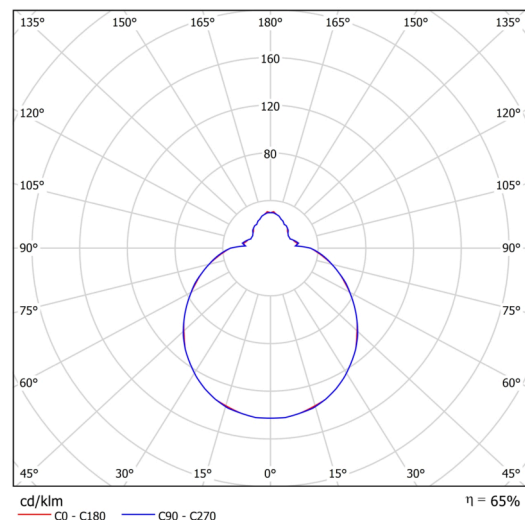

Luminous

Lum. flux of luminaire	920 lm
Lum. flux of light source	1420 lm
Lum. flux of light source in emergency mode	150 lm
Luminaire efficacy	102 lm/W
Temperature	3000 K
Rated life time LED L80/B10	100000 hours
CRI	Ra80
MacAdam	3