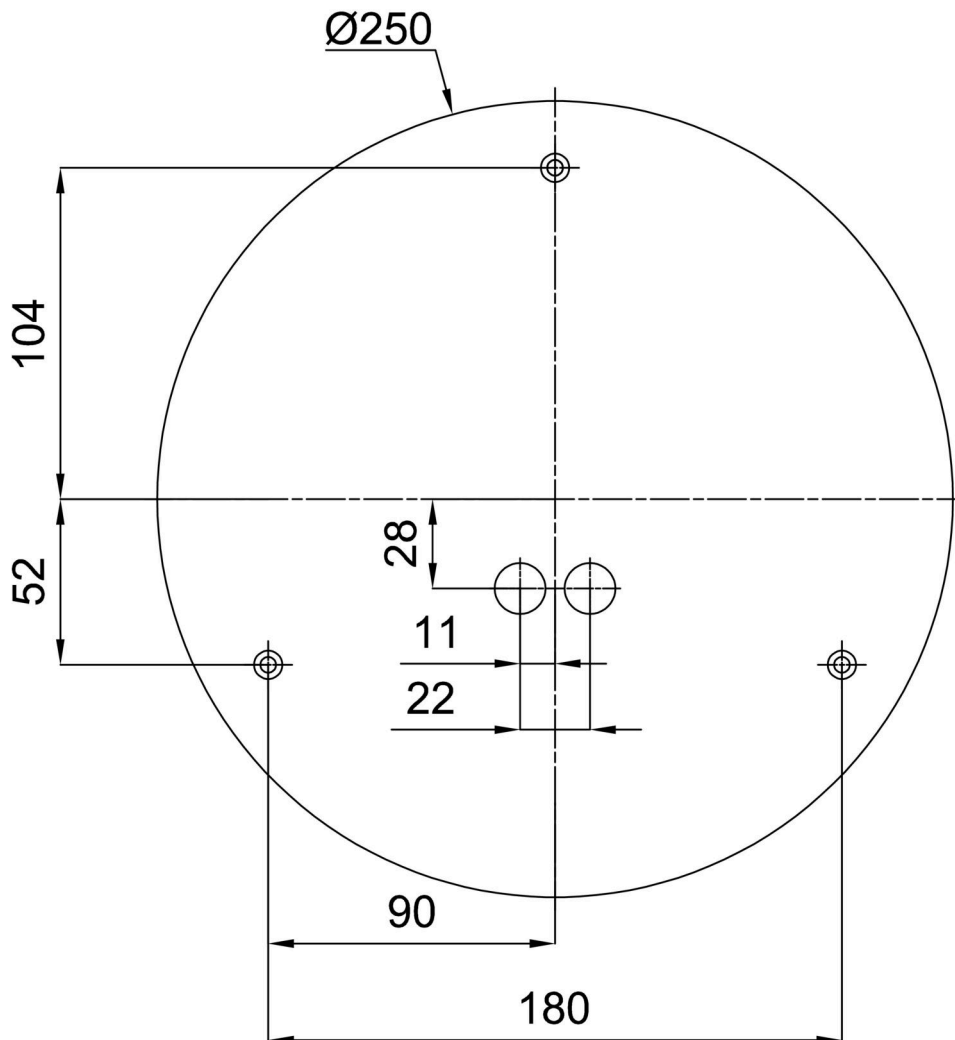

Logistic

EAN	8591728067052
Weight NTTO	1.7 Kg
Weight BTTO	1.9 Kg
Number of cartons	1 pcs
Package volume	0.012 m³
Package 1 width	0.32 m
Package 1 length	0.31 m
Package 1 height	0.12 m
Warranty*	60 months

*The warranty for the batteries is valid for 12 months from the date of purchase.

Installation dimensions: