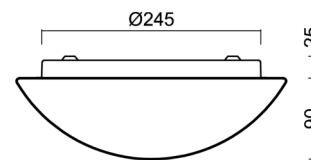

Eulum data for calculation programs are available at