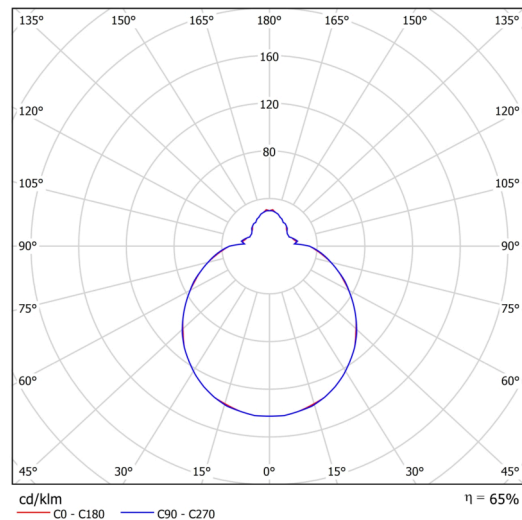

AURA 8

Product code: AUR59045

Type: LED-1L14E350BT13/013 HF 3K#

Short description of the luminaire: White colour | ceiling or wall LED light with HF sensor | TRIPLEX OPAL hand blown glass shade|

Technical

Types of luminaires	Sensor
Mounting type	surface mounted
Base material	steel
Shade material	three-layer glass TRIPLEX OPAL
Base color	white Ral9003
Shade color	white
Holding the shade	bayonet
Mounting location	ceiling/wall
Width	300 mm
Length	300 mm
Height	115 mm
Diameter	ø 300 mm
mounting holes (diameter)	3xø5mm
Cable entrance	2xø16mm
Energy Class	D
Impact strength	IK01
Operating temperature	from -20°C to +30°C

Electric

Power consumption	9 W
Ingress Protection	IP44
Socket	LED modul
Sensor	HF
terminal block	snap terminal block
Automatic circuit breaker type B10A	50 pcs
Automatic circuit breaker type B16A	78 pcs
Automatic circuit breaker type C10A	84 pcs
Automatic circuit breaker type C16A	130 pcs

Luminous

Lum. flux of luminaire	920 lm
Lum. flux of light source	1420 lm
Luminaire efficacy	102 lm/W
Temperature	3000 K
Rated life time LED L80/B10	100000 hours
CRI	Ra80
MacAdam	3
Blue light hazard	Risk group 0

Eulum data for calculation programs are available at