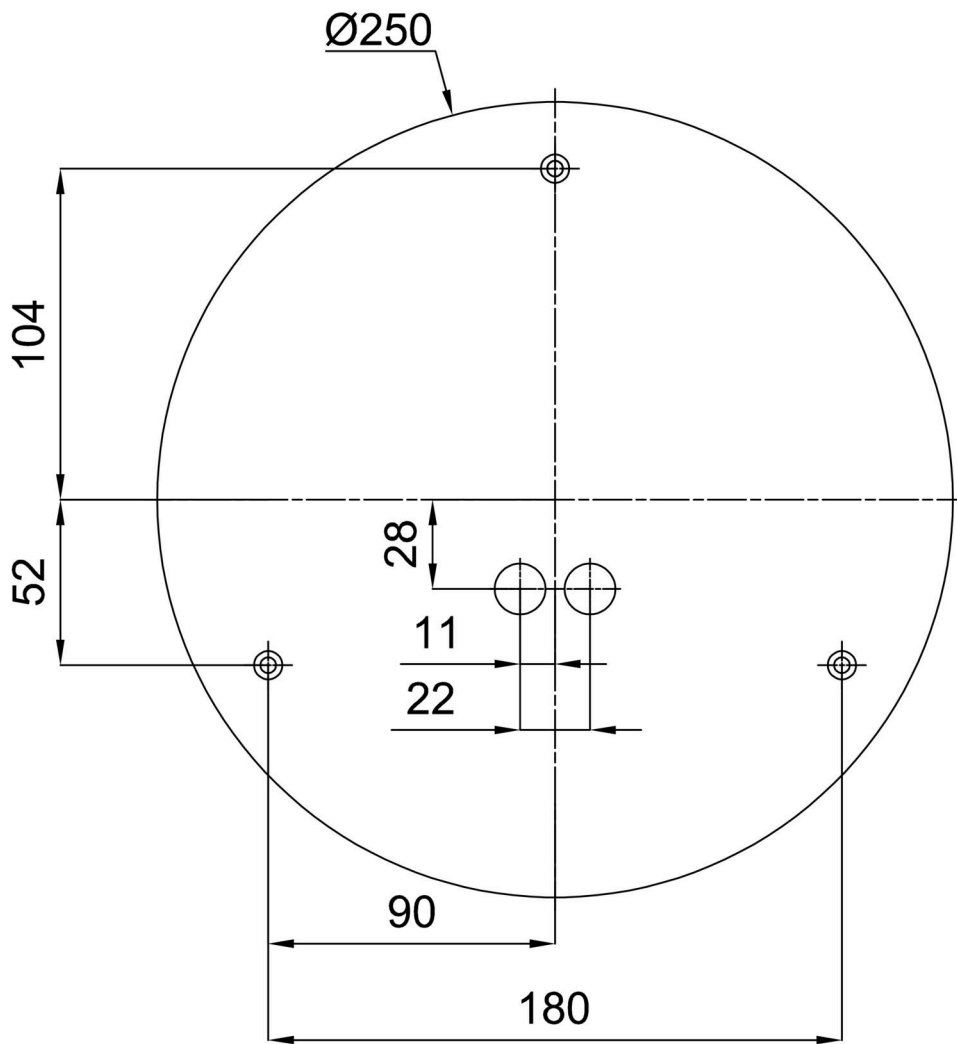

Types of luminaires	Classic on/off
Mounting type	surface mounted
Base material	steel
Shade material	three-layer glass TRIPLEX OPAL
Base color	white Ral9003
Shade color	white
Holding the shade	bayonet
Mounting location	ceiling/wall
Width	300 mm
Length	300 mm
Height	115 mm
Diameter	ø 300 mm
mounting holes (diameter)	3xø5mm
Installation wire (diameter)	2xø16mm
Impact strength	IK01
Operating temperature	from -20°C to +30°C

Eulum data for calculation programs are available at www.osmont.cz.

Logistic

EAN	8591728427085
Weight NTTO	1.5 Kg
Weight BTTO	1.7 Kg
Number of cartons	1 pcs
Package volume	0.012 m ³
Package 1 width	0.32 m
Package 1 length	0.31 m
Package 1 height	0.12 m
Warranty*	60 months

*The warranty for the batteries is valid for 12 months from the date of purchase.

Installation dimensions:

Additional assortment:

Decorative collar

Product code	Name	Color	Description	Picture	Drawing
30069	B13/X14	polished stainless steel	the collar is held by the shade		
30068	B13/X4	white Ral9003	the collar is held by the shade		
30071	B13/X13	grey	the collar is held by the shade		
30070	B13/X12	polished brass	the collar is held by the shade		