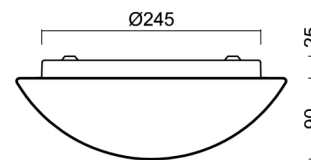

Types of luminaires	Classic on/off
Mounting type	surface mounted
Base material	steel
Shade material	three-layer glass TRIPLEX OPAL
Base color	white Ral9003
Shade color	white
Holding the shade	bayonet
Mounting location	ceiling/wall
Width	300 mm
Length	300 mm
Height	115 mm
Diameter	ø 300 mm
mounting holes (diameter)	3xø5mm
Installation wire (diameter)	2xø16mm
Impact strength	IK01
Operating temperature	from -20°C to +30°C

Eulum data for calculation programs are available at www.osmont.cz.

Logistic

EAN	8591728427085
Weight NTTO	1.5 Kg
Weight BTTO	1.7 Kg
Number of cartons	1 pcs
Package volume	0.012 m ³
Package 1 width	0.32 m
Package 1 length	0.31 m
Package 1 height	0.12 m
Warranty*	60 months