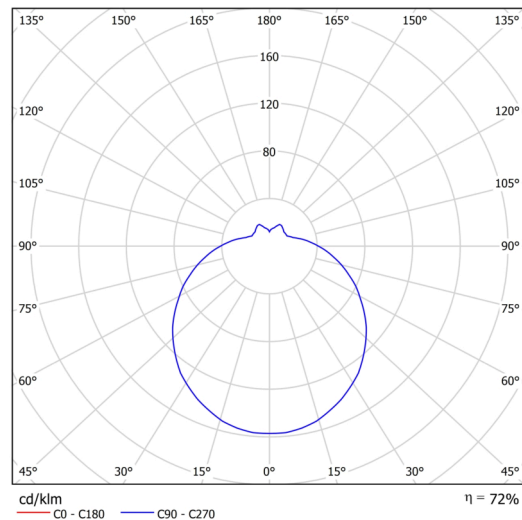

AURA 8

Product code: AUR42708

Type: IN-12BT13/013*

Short description of the luminaire: White surface-mounted E27 light ON/OFF with TRIPLEX OPAL glass shade.

Technical

Types of luminaires	Classic on/off
Mounting type	surface mounted
Base material	steel
Shade material	three-layer glass TRIPLEX OPAL
Base color	white Ral9003
Shade color	white
Holding the shade	bayonet
Mounting location	ceiling/wall
Width	300 mm
Length	300 mm
Height	115 mm
Diameter	ø 300 mm
mounting holes (diameter)	3xø5mm
Installation wire (diameter)	2xø16mm
Impact strength	IK01
Operating temperature	from -20°C to +30°C

Electric

Voltage type	AC
AC voltage	220 - 240 V
Power consumption	25 W
Ingress Protection	IP44
Socket	E27
terminal block	snap terminal block

Luminous

Blue light hazard	Risk group 0

Eulum data for calculation programs are available at www.osmont.cz.