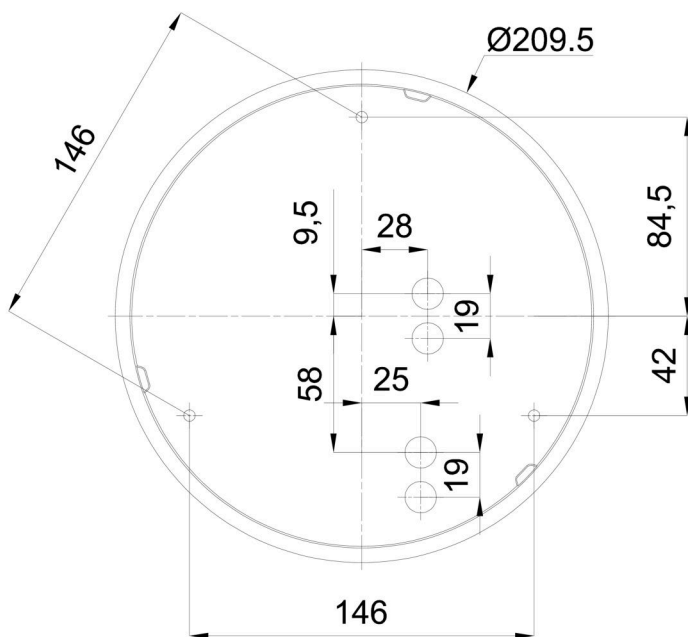

Logistic

EAN	8591728071509
Weight NTTO	1.3 Kg
Weight BTTO	1.5 Kg
Number of cartons	1 pcs
Package volume	0.008 m³
Package 1 width	0.27 m
Package 1 length	0.26 m
Package 1 height	0.11 m
Warranty*	60 months

*The warranty for the batteries is valid for 12 months from the date of purchase.

Installation dimensions: