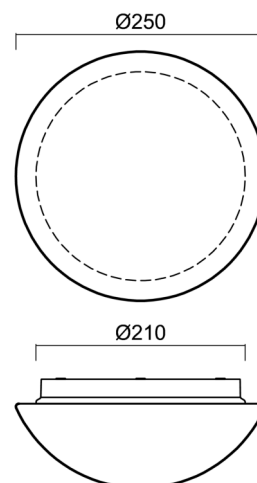

## Technical

Types of luminaires	Dimmable
Mounting type	surface mounted
Base material	polypropylene composite
Shade material	three-layer glass TRIPLEX OPAL
Base color	white Ral9003
Shade color	white
Holding the shade	bayonet
Mounting location	ceiling/wall
Width	250 mm
Length	250 mm
Height	110 mm
Diameter	ø 250 mm
mounting holes (diameter)	3xø5mm
Installation wire (diameter)	2xø16mm
Energy Class	D
Impact strength	IK01
Operating temperature	from -20°C to +30°C

## Lampshade

Product code	Name	Color	Description	Picture	Drawing
20007	012	white		