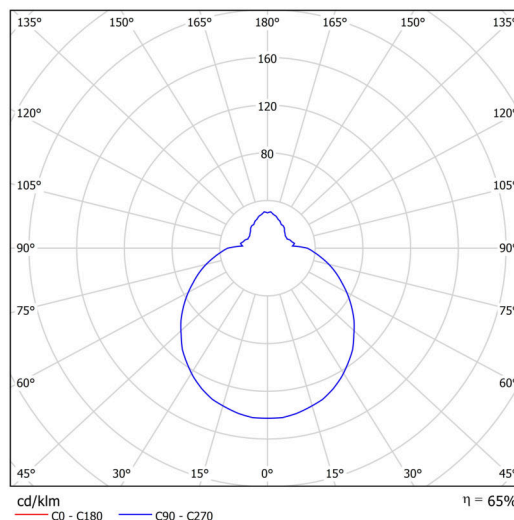

Luminous

Lum. flux of luminaire	880/920 lm
Lum. flux of light source	1350/1410 lm
Luminaire efficacy	88 lm/W
Temperature	3000/4000 K
Rated life time LED L80/B10	100000 hours
CRI	Ra80
MacAdam	3
Blue light hazard	Risk group 0