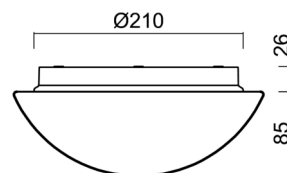

## Technical

Types of luminaires	Sensor
Mounting type	surface mounted
Base material	polypropylene composite
Shade material	three-layer glass TRIPLEX OPAL
Base color	white Ral9003
Shade color	white
Holding the shade	bayonet
Mounting location	ceiling/wall
Width	250 mm
Length	250 mm
Height	110 mm
Diameter	ø 250 mm
mounting holes (diameter)	3xø5mm
Installation wire (diameter)	2xø16mm
Energy Class	D
Impact strength	IK01
Operating temperature	from -20°C to +30°C

Eulum data for calculation programs are available at [www.osmont.cz](http://www.osmont.cz).

Logistic

EAN	8591728071493
Weight NTTO	1.3 Kg
Weight BTTO	1.5 Kg
Number of cartons	1 pcs
Package volume	0.008 m <sup>3</sup>
Package 1 width	0.27 m
Package 1 length	0.26 m
Package 1 height	0.11 m
Warranty*	60 months