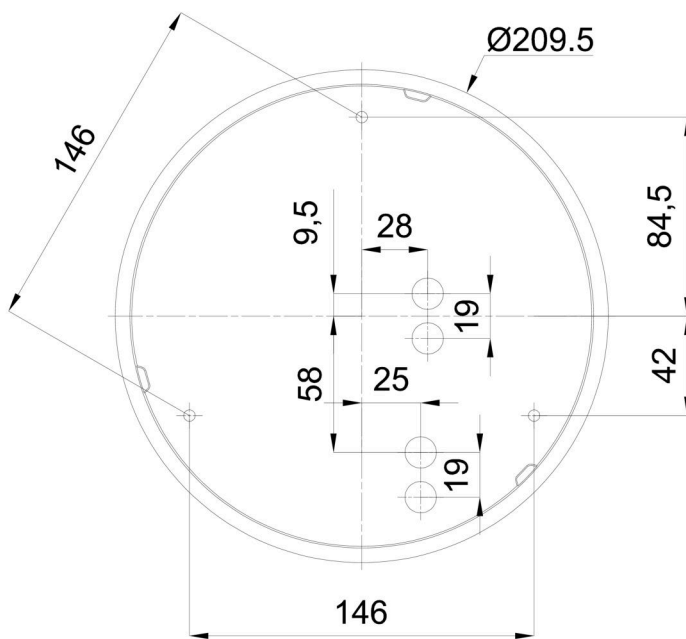

Logistic

EAN	8591728071493
Weight NTTO	1.3 Kg
Weight BTTO	1.5 Kg
Number of cartons	1 pcs
Package volume	0.008 m³
Package 1 width	0.27 m
Package 1 length	0.26 m
Package 1 height	0.11 m
Warranty*	60 months

*The warranty for the batteries is valid for 12 months from the date of purchase.

Installation dimensions: