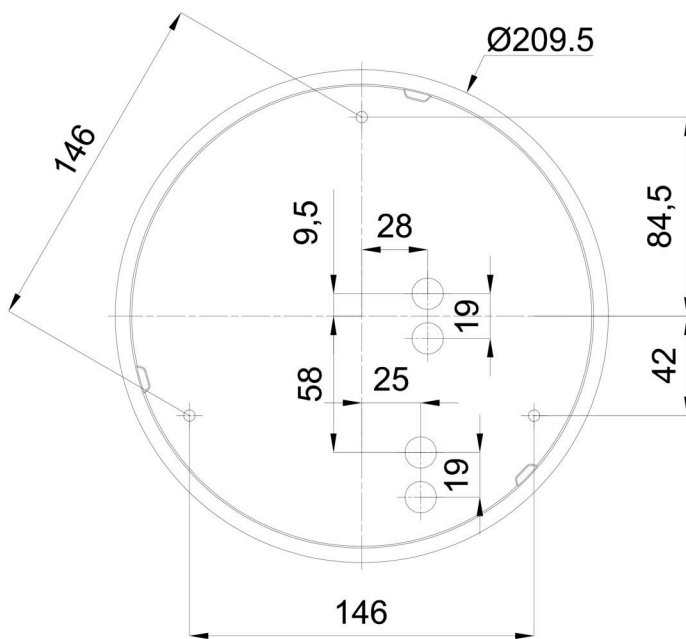

Logistic

EAN	8591728071486
Weight NTTO	1.3 Kg
Weight BTTO	1.5 Kg
Number of cartons	1 pcs
Package volume	0.008 m³
Package 1 width	0.27 m
Package 1 length	0.26 m
Package 1 height	0.11 m
Warranty*	60 months

*The warranty for the batteries is valid for 12 months from the date of purchase.

Installation dimensions: