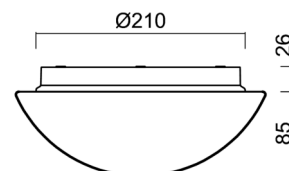

## Technical

Types of luminaires	Classic on/off
Mounting type	surface mounted
Base material	polypropylene composite
Shade material	three-layer glass TRIPLEX OPAL
Base color	white Ral9003
Shade color	white
Holding the shade	bayonet
Mounting location	ceiling/wall
Width	250 mm
Length	250 mm
Height	110 mm
Diameter	ø 250 mm
mounting holes (diameter)	3xø5mm
Installation wire (diameter)	2xø16mm
Energy Class	D
Impact strength	IK01
Operating temperature	from -20°C to +30°C