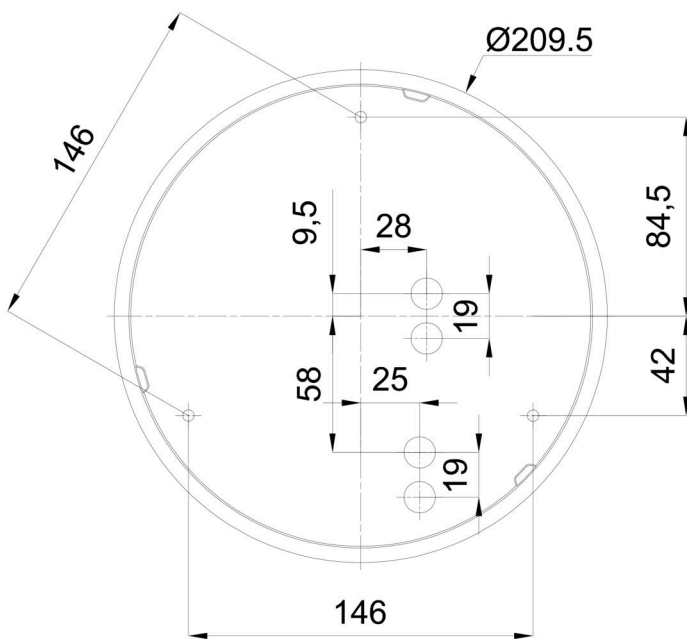

Technical

Types of luminaires	Sensor
Mounting type	surface mounted
Base material	polypropylene composite
Shade material	three-layer glass TRIPLEX OPAL
Base color	white Ral9003
Shade color	white
Holding the shade	bayonet
Mounting location	ceiling/wall
Width	250 mm
Length	250 mm
Height	110 mm
Diameter	ø 250 mm
mounting holes (diameter)	3xø5mm
Installation wire (diameter)	2xø16mm
Energy Class	D
Impact strength	IK01
Operating temperature	from -20°C to +30°C

Eulum data for calculation programs are available at www.osmont.cz.

TECHNICAL SHEET

Logistic

EAN	8591728071462
Weight NTTO	1.3 Kg
Weight BTTO	1.5 Kg
Number of cartons	1 pcs
Package volume	0.008 ³ m
Package 1 width	0.27 m
Package 1 length	0.26 m
Package 1 height	0.11 m
Warranty*	60 months

*The warranty for the batteries is valid for 12 months from the date of purchase.

Installation dimensions:

TECHNICAL SHEET

Additional assortment:

Decorative collar

Product code	Name	Color	Description	Picture	Drawing
30061	B12/X11	polished stainless steel	the collar is held by the shade		
30060	B12/X4	white Ral9003	the collar is held by the shade		
30063	B12/X13	grey	the collar is held by the shade		
30062	B12/X12	polished brass	the collar is held by the shade		