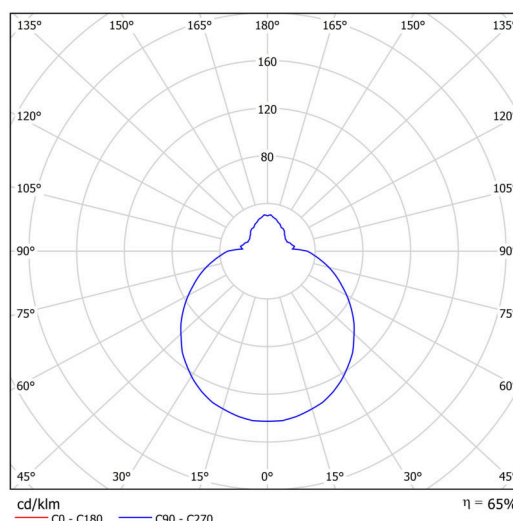

Luminous

Lum. flux of luminaire	650/680 lm
Lum. flux of light source	1000/1040 lm
Luminaire efficacy	92 lm/W
Temperature	3000/4000 K
Rated life time LED L80/B10	100000 hours
CRI	Ra80
MacAdam	3
Blue light hazard	Risk group 0