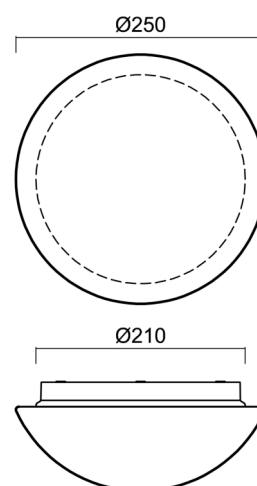

AURA 7 IP

LED-1L12E500BD12/012 HF 3/4K#

WWW.OSMONT.CZ

AURA 7 IP

Product code: 71138

Type: LED-1L12E500BD12/012 HF 3/4K#

Short description of the luminaire: surface-mounted changeable LED light with sensor with TRIPLEX OPAL glass shade

Technical

Types of luminaires	Sensor
Mounting type	surface mounted
Base material	polypropylene composite
Shade material	three-layer glass TRIPLEX OPAL
Base color	white Ral9003
Shade color	white
Holding the shade	bayonet
Mounting location	ceiling/wall
Width	250 mm
Length	250 mm
Height	110 mm
Diameter	ø 250 mm
mounting holes (diameter)	3xø5mm
Installation wire (diameter)	2xø16mm
Energy Class	D
Impact strength	IK01
Operating temperature	from -20°C to +30°C

Lampshade

Product code	Name	Color	Description	Picture	Drawing
20007	012	white			