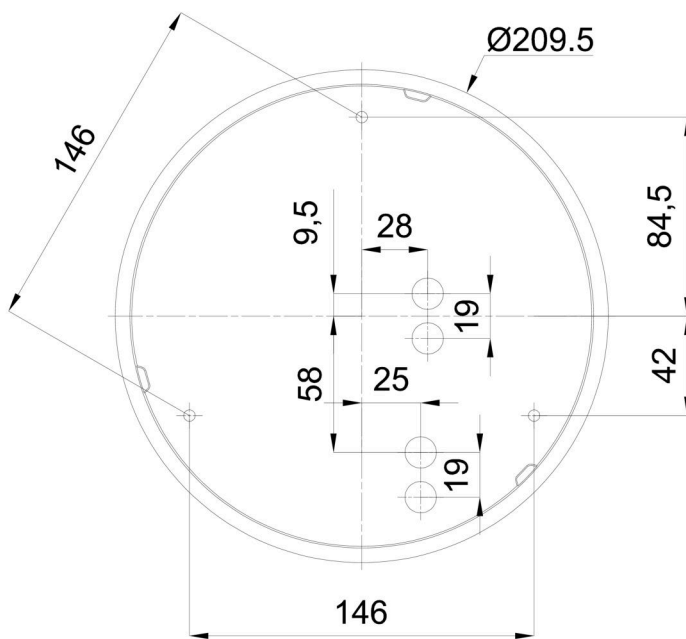

Logistic

EAN	8591728071455
Weight NTTO	1.3 Kg
Weight BTTO	1.5 Kg
Number of cartons	1 pcs
Package volume	0.008 m³
Package 1 width	0.27 m
Package 1 length	0.26 m
Package 1 height	0.11 m
Warranty*	60 months

*The warranty for the batteries is valid for 12 months from the date of purchase.

Installation dimensions: