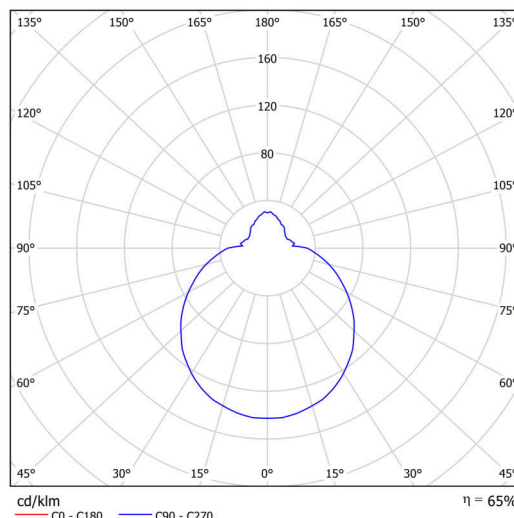

Luminous

Lum. flux of luminaire	650/680 lm
Lum. flux of light source	1000/1040 lm
Luminaire efficacy	92 lm/W
Temperature	3000/4000 K
Rated life time LED L80/B10	100000 hours
CRI	Ra80
MacAdam	3
Blue light hazard	Risk group 0