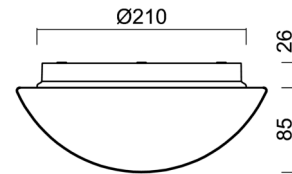

Technical

Types of luminaires	Emergency
Mounting type	surface mounted
Base material	polypropylene composite
Shade material	three-layer glass TRIPLEX OPAL
Base color	white Ral9003
Shade color	white
Holding the shade	bayonet
Mounting location	ceiling/wall
Width	250 mm
Length	250 mm
Height	110 mm
Diameter	ø 250 mm
mounting holes (diameter)	3xø5mm
Installation wire (diameter)	2xø16mm
Energy Class	D
Impact strength	IK01
Operating temperature	from 0°C to +30°C