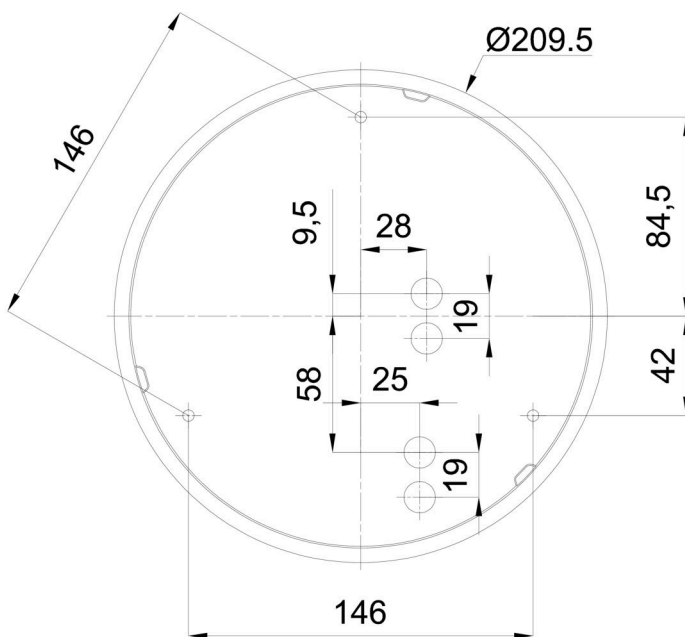

Technical

Types of luminaires	Emergency
Mounting type	surface mounted
Base material	polypropylene composite
Shade material	three-layer glass TRIPLEX OPAL
Base color	white Ral9003
Shade color	white
Holding the shade	bayonet
Mounting location	ceiling/wall
Width	250 mm
Length	250 mm
Height	110 mm
Diameter	ø 250 mm
mounting holes (diameter)	3xø5mm
Installation wire (diameter)	2xø16mm
Energy Class	D
Impact strength	IK01
Operating temperature	from 0°C to +30°C

TECHNICAL SHEET

Blue light hazard	Risk group 0
-------------------	--------------

Eulum data for calculation programs are available at www.osmont.cz.

Logistic

EAN	8591728070861
Weight NTTO	1.8 Kg
Weight BTTO	2 Kg
Number of cartons	1 pcs
Package volume	0.008 m ³
Package 1 width	0.27 m
Package 1 length	0.26 m
Package 1 height	0.11 m
Warranty*	60 months

*The warranty for the batteries is valid for 12 months from the date of purchase.

Installation dimensions:

Additional assortment:

Decorative collar

Product code	Name	Color	Description	Picture	Drawing
30061	B12/X14	polished stainless steel	the collar is held by the shade		
30060	B12/X4	white Ral9003	the collar is held by the shade		
30063	B12/X13	grey	the collar is held by the shade		
30062	B12/X12	polished brass	the collar is held by the shade		

Lampshade

Product code	Name	Color	Description	Picture	Drawing
20007	012	white		