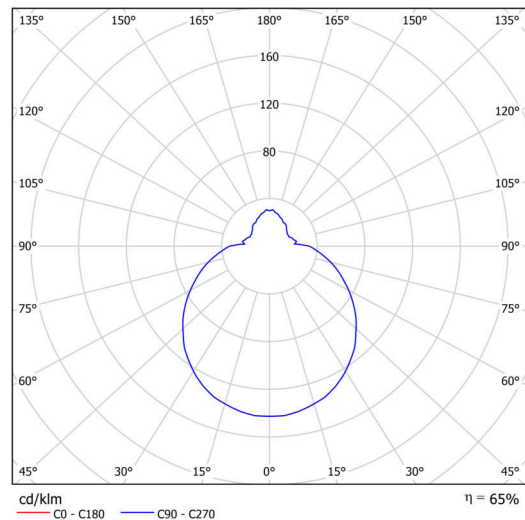

Luminous

Lum. flux of luminaire	100 lm
Lum. flux of light source	150 lm
Lum. flux of light source in emergency mode	150 lm
Luminaire efficacy	100 lm/W
Temperature	4000 K
Rated life time LED L80/B10	100000 hours
CRI	Ra80
MacAdam	3