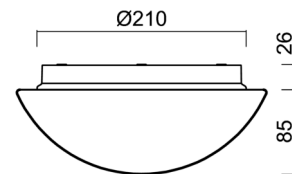

Technical

Types of luminaires	Dimmable
Mounting type	surface mounted
Base material	polypropylene composite
Shade material	three-layer glass TRIPLEX OPAL
Base color	white Ral9003
Shade color	white
Holding the shade	bayonet
Mounting location	ceiling/wall
Width	250 mm
Length	250 mm
Height	110 mm
Diameter	ø 250 mm
mounting holes (diameter)	3xø5mm
Installation wire (diameter)	2xø16mm
Energy Class	D
Impact strength	IK01
Operating temperature	from -20°C to +30°C

Eulum data for calculation programs are available at www.osmont.cz.

Logistic

EAN	8591728070854
Weight NTTO	1.3 Kg
Weight BTTO	1.5 Kg
Number of cartons	1 pcs
Package volume	0.008 m ³
Package 1 width	0.27 m
Package 1 length	0.26 m
Package 1 height	0.11 m
Warranty*	60 months