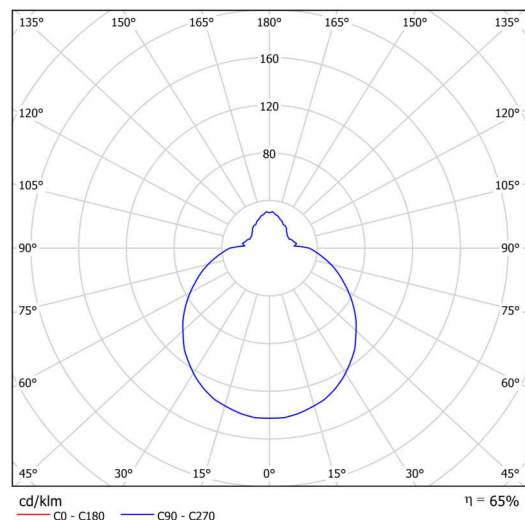

Luminous

Lum. flux of luminaire	920 lm
Lum. flux of light source	1410 lm
Luminaire efficacy	92 lm/W
Temperature	4000 K
Rated life time LED L80/B10	100000 hours
CRI	Ra80
MacAdam	3
Blue light hazard	Risk group 0