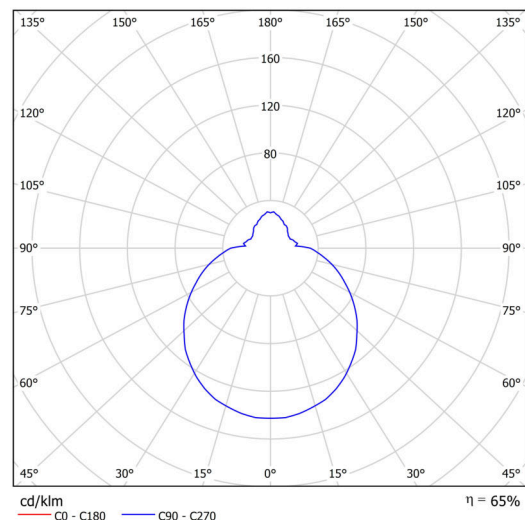

Luminous

Lum. flux of luminaire	920 lm
Lum. flux of light source	1410 lm
Luminaire efficacy	92 lm/W
Temperature	4000 K
Rated life time LED L80/B10	100000 hours
CRI	Ra80
MacAdam	3
Blue light hazard	Risk group 0