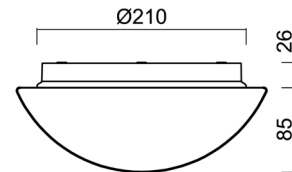

Technical

Types of luminaires	Classic on/off
Mounting type	surface mounted
Base material	polypropylene composite
Shade material	three-layer glass TRIPLEX OPAL
Base color	white Ral9003
Shade color	white
Holding the shade	bayonet
Mounting location	ceiling/wall
Width	250 mm
Length	250 mm
Height	110 mm
Diameter	ø 250 mm
mounting holes (diameter)	3xø5mm
Installation wire (diameter)	2xø16mm
Energy Class	D
Impact strength	IK01
Operating temperature	from -20°C to +30°C

Eulum data for calculation programs are available at www.osmont.cz.

Logistic

EAN	8591728070830
Weight NTTO	1.3 Kg
Weight BTTO	1.5 Kg
Number of cartons	1 pcs
Package volume	0.008 m ³
Package 1 width	0.27 m
Package 1 length	0.26 m
Package 1 height	0.11 m
Warranty*	60 months