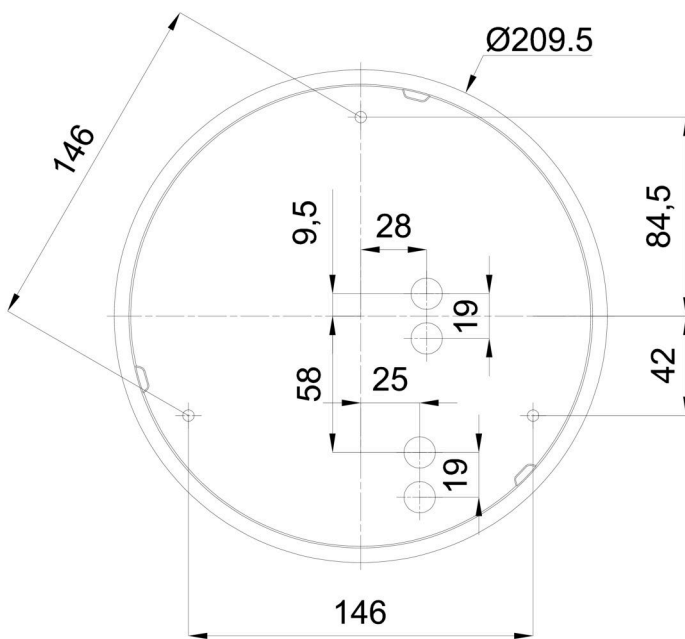

Logistic

EAN	8591728070830
Weight NTTO	1.3 Kg
Weight BTTO	1.5 Kg
Number of cartons	1 pcs
Package volume	0.008 m³
Package 1 width	0.27 m
Package 1 length	0.26 m
Package 1 height	0.11 m
Warranty*	60 months

*The warranty for the batteries is valid for 12 months from the date of purchase.

Installation dimensions: