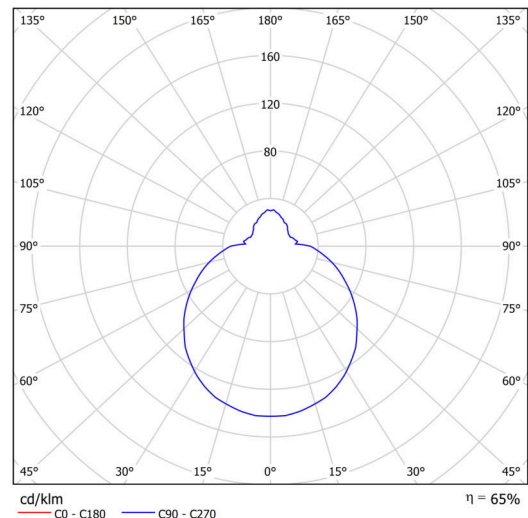

Luminous

Lum. flux of luminaire	680 lm
Lum. flux of light source	1040 lm
Luminaire efficacy	97 lm/W
Temperature	4000 K
Rated life time LED L80/B10	100000 hours
CRI	Ra80
MacAdam	3
Blue light hazard	Risk group 0