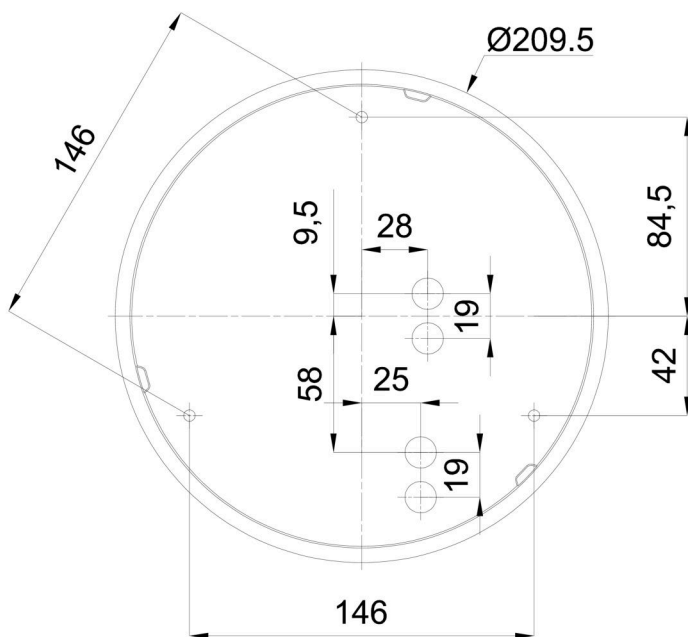

Logistic

EAN	8591728070816
Weight NTTO	1.3 Kg
Weight BTTO	1.5 Kg
Number of cartons	1 pcs
Package volume	0.008 m³
Package 1 width	0.27 m
Package 1 length	0.26 m
Package 1 height	0.11 m
Warranty*	60 months

*The warranty for the batteries is valid for 12 months from the date of purchase.

Installation dimensions: