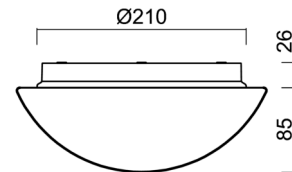

Technical

Types of luminaires	Sensor
Mounting type	surface mounted
Base material	polypropylene composite
Shade material	three-layer glass TRIPLEX OPAL
Base color	white Ral9003
Shade color	white
Holding the shade	bayonet
Mounting location	ceiling/wall
Width	250 mm
Length	250 mm
Height	110 mm
Diameter	ø 250 mm
mounting holes (diameter)	3xø5mm
Installation wire (diameter)	2xø16mm
Energy Class	D
Impact strength	IK01
Operating temperature	from -20°C to +30°C

Eulum data for calculation programs are available at www.osmont.cz.

Logistic

EAN	8591728070816
Weight NTTO	1.3 Kg
Weight BTTO	1.5 Kg
Number of cartons	1 pcs
Package volume	0.008 m ³
Package 1 width	0.27 m
Package 1 length	0.26 m
Package 1 height	0.11 m
Warranty*	60 months