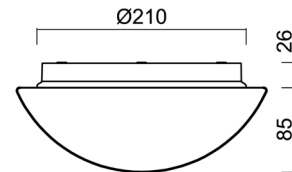

Technical

Types of luminaires	Classic on/off
Mounting type	surface mounted
Base material	polypropylene composite
Shade material	three-layer glass TRIPLEX OPAL
Base color	white Ral9003
Shade color	white
Holding the shade	bayonet
Mounting location	ceiling/wall
Width	250 mm
Length	250 mm
Height	110 mm
Diameter	ø 250 mm
mounting holes (diameter)	3xø5mm
Installation wire (diameter)	2xø16mm
Energy Class	D
Impact strength	IK01
Operating temperature	from -20°C to +30°C

Eulum data for calculation programs are available at www.osmont.cz.

Logistic

EAN	8591728070809
Weight NTTO	1.3 Kg
Weight BTTO	1.5 Kg
Number of cartons	1 pcs
Package volume	0.008 m ³
Package 1 width	0.27 m
Package 1 length	0.26 m
Package 1 height	0.11 m
Warranty*	60 months