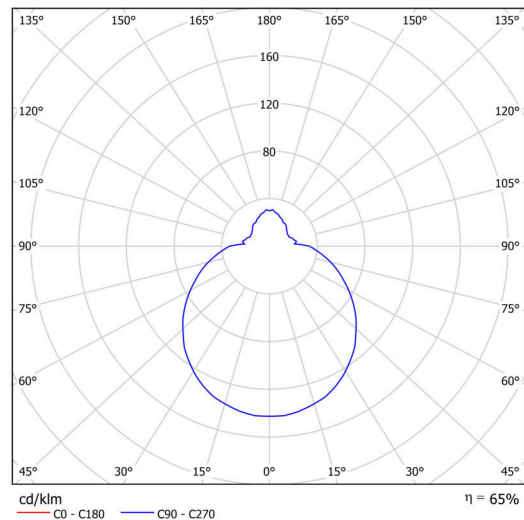

Luminous

Lum. flux of luminaire	680 lm
Lum. flux of light source	1040 lm
Luminaire efficacy	97 lm/W
Temperature	4000 K
Rated life time LED L80/B10	100000 hours
CRI	Ra80
MacAdam	3
Blue light hazard	Risk group 0