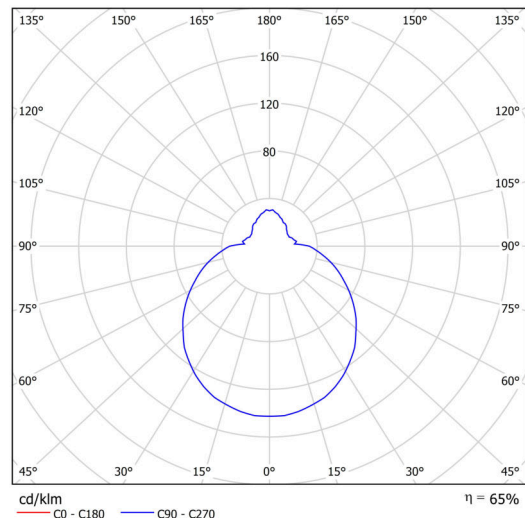

Luminous

Lum. flux of luminaire	880 lm
Lum. flux of light source	1350 lm
Luminaire efficacy	88 lm/W
Temperature	3000 K
Rated life time LED L80/B10	100000 hours
CRI	Ra80
MacAdam	3
Blue light hazard	Risk group 0