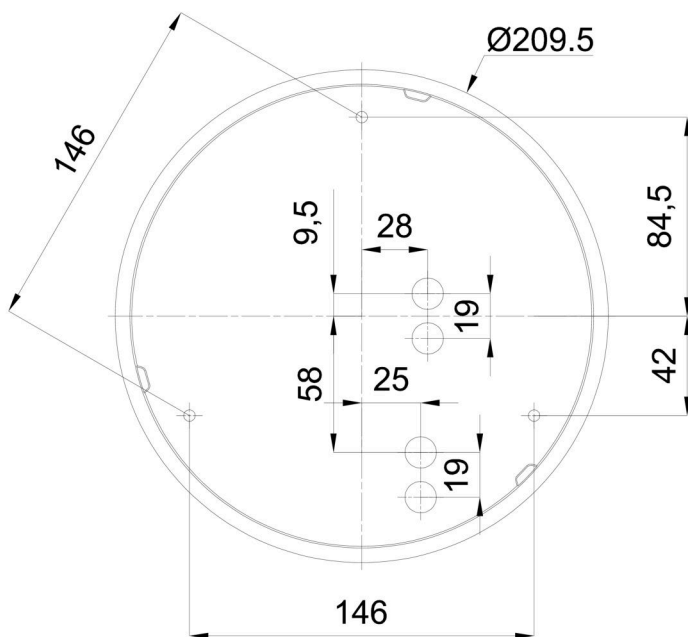

Logistic

EAN	8591728070571
Weight NTTO	1.3 Kg
Weight BTTO	1.5 Kg
Number of cartons	1 pcs
Package volume	0.008 m³
Package 1 width	0.27 m
Package 1 length	0.26 m
Package 1 height	0.11 m
Warranty*	60 months

*The warranty for the batteries is valid for 12 months from the date of purchase.

Installation dimensions: