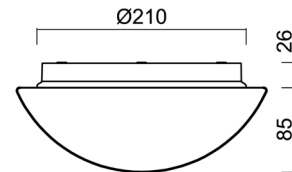

## Technical

Types of luminaires	Sensor
Mounting type	surface mounted
Base material	polypropylene composite
Shade material	three-layer glass TRIPLEX OPAL
Base color	white Ral9003
Shade color	white
Holding the shade	bayonet
Mounting location	ceiling/wall
Width	250 mm
Length	250 mm
Height	110 mm
Diameter	ø 250 mm
mounting holes (diameter)	3xø5mm
Installation wire (diameter)	2xø16mm
Energy Class	D
Impact strength	IK01
Operating temperature	from -20°C to +30°C