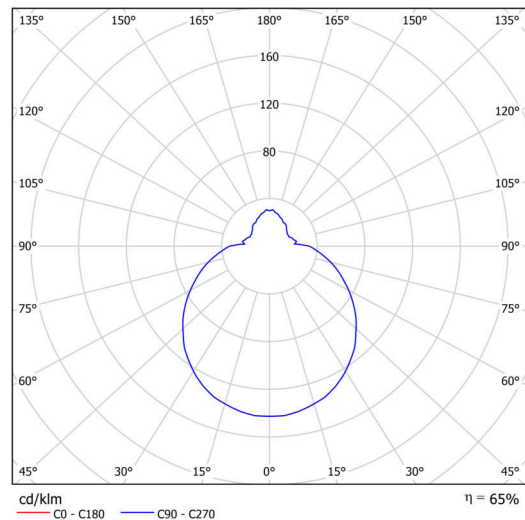

Luminous

Lum. flux of luminaire	880 lm
Lum. flux of light source	1350 lm
Luminaire efficacy	88 lm/W
Temperature	3000 K
Rated life time LED L80/B10	100000 hours
CRI	Ra80
MacAdam	3
Blue light hazard	Risk group 0