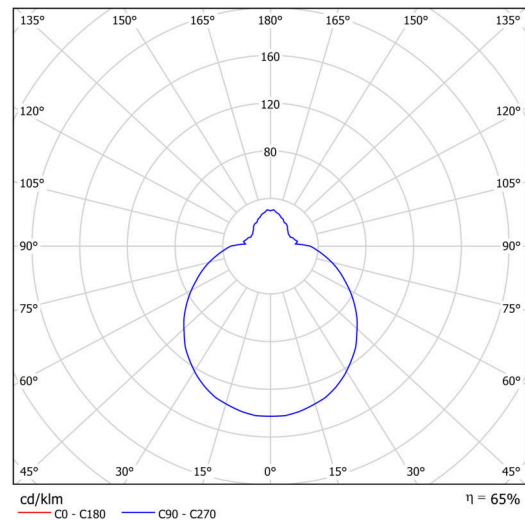

Luminous

Lum. flux of luminaire	650 lm
Lum. flux of light source	1000 lm
Luminaire efficacy	92 lm/W
Temperature	3000 K
Rated life time LED L80/B10	100000 hours
CRI	Ra80
MacAdam	3
Blue light hazard	Risk group 0