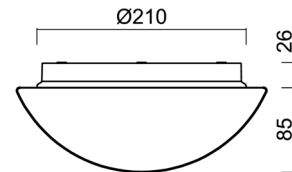

Technical

Types of luminaires	Sensor
Mounting type	surface mounted
Base material	polypropylene composite
Shade material	three-layer glass TRIPLEX OPAL
Base color	white Ral9003
Shade color	white
Holding the shade	bayonet
Mounting location	ceiling/wall
Width	250 mm
Length	250 mm
Height	110 mm
Diameter	ø 250 mm
mounting holes (diameter)	3xø5mm
Installation wire (diameter)	2xø16mm
Energy Class	D
Impact strength	IK01
Operating temperature	from -20°C to +30°C

Eulum data for calculation programs are available at www.osmont.cz.

Logistic

EAN	8591728070533
Weight NTTO	1.3 Kg
Weight BTTO	1.5 Kg
Number of cartons	1 pcs
Package volume	0.008 m ³
Package 1 width	0.27 m
Package 1 length	0.26 m
Package 1 height	0.11 m
Warranty*	60 months