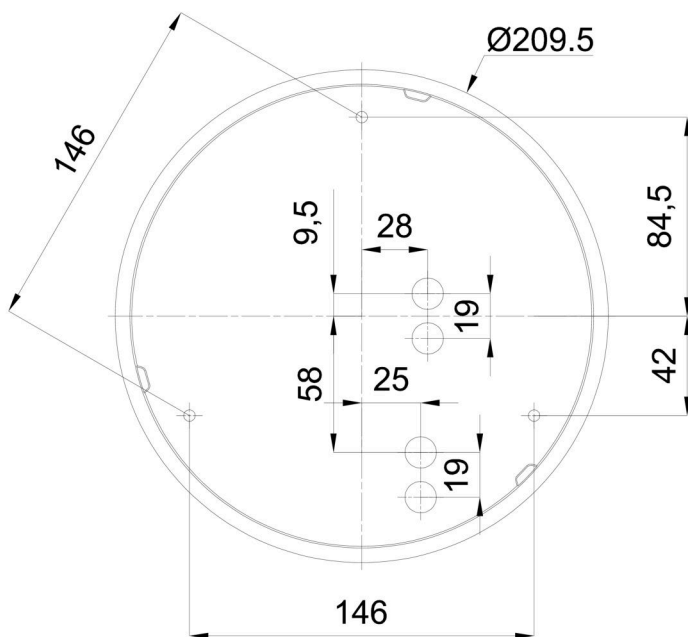

Logistic

EAN	8591728070533
Weight NTTO	1.3 Kg
Weight BTTO	1.5 Kg
Number of cartons	1 pcs
Package volume	0.008 m³
Package 1 width	0.27 m
Package 1 length	0.26 m
Package 1 height	0.11 m
Warranty*	60 months

*The warranty for the batteries is valid for 12 months from the date of purchase.

Installation dimensions: