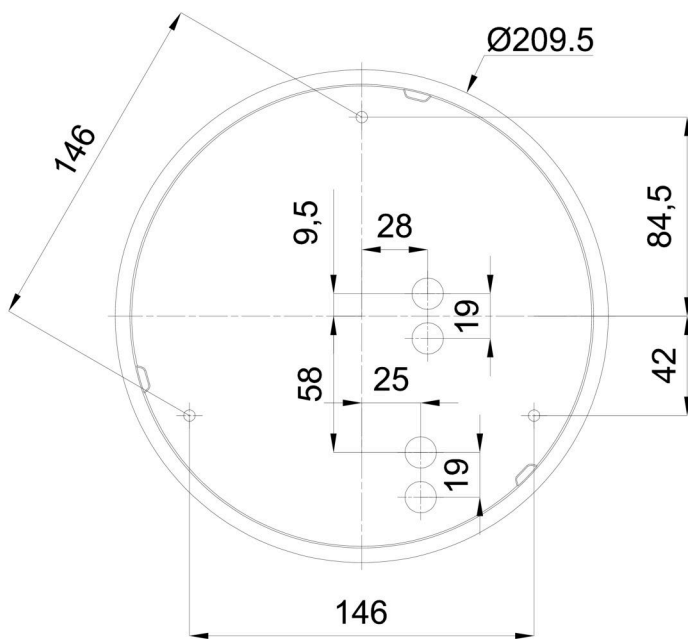

Logistic

EAN	8591728070526
Weight NTTO	1.3 Kg
Weight BTTO	1.5 Kg
Number of cartons	1 pcs
Package volume	0.008 m³
Package 1 width	0.27 m
Package 1 length	0.26 m
Package 1 height	0.11 m
Warranty*	60 months

*The warranty for the batteries is valid for 12 months from the date of purchase.

Installation dimensions: