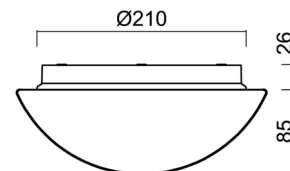

Technical

Types of luminaires	Classic on/off
Mounting type	surface mounted
Base material	polypropylene composite
Shade material	three-layer glass TRIPLEX OPAL
Base color	white Ral9003
Shade color	white
Holding the shade	bayonet
Mounting location	ceiling/wall
Width	250 mm
Length	250 mm
Height	110 mm
Diameter	ø 250 mm
mounting holes (diameter)	3xø5mm
Installation wire (diameter)	2xø16mm
Energy Class	D
Impact strength	IK01
Operating temperature	from -20°C to +30°C