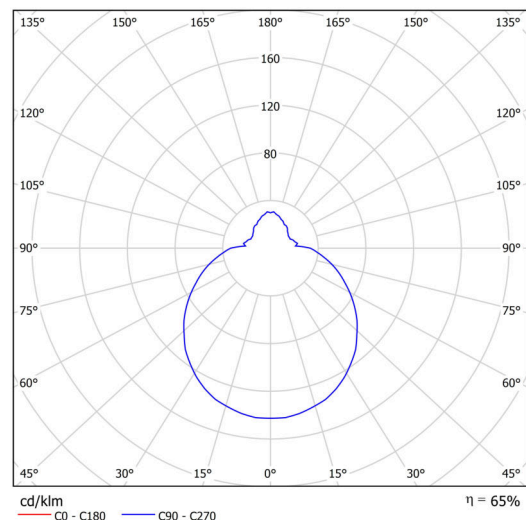

Luminous

Lum. flux of luminaire	650 lm
Lum. flux of light source	1000 lm
Luminaire efficacy	92 lm/W
Temperature	3000 K
Rated life time LED L80/B10	100000 hours
CRI	Ra80
MacAdam	3
Blue light hazard	Risk group 0