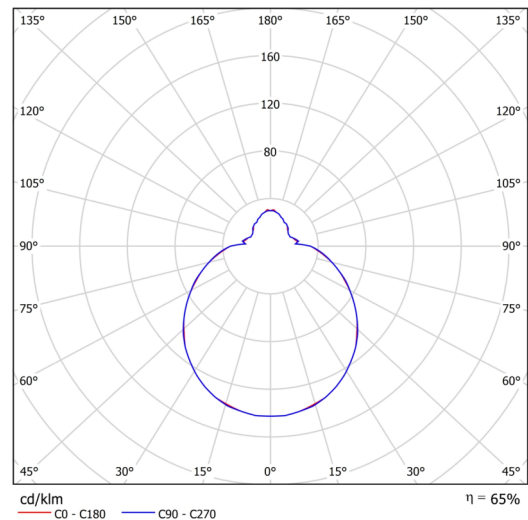

Luminous

Lum. flux of luminaire	880/920 lm
Lum. flux of light source	1350/1410 lm
Luminaire efficacy	88 lm/W
Temperature	3000/4000 K
Rated life time LED L80/B10	100000 hours
CRI	Ra80
MacAdam	3
Blue light hazard	Risk group 0