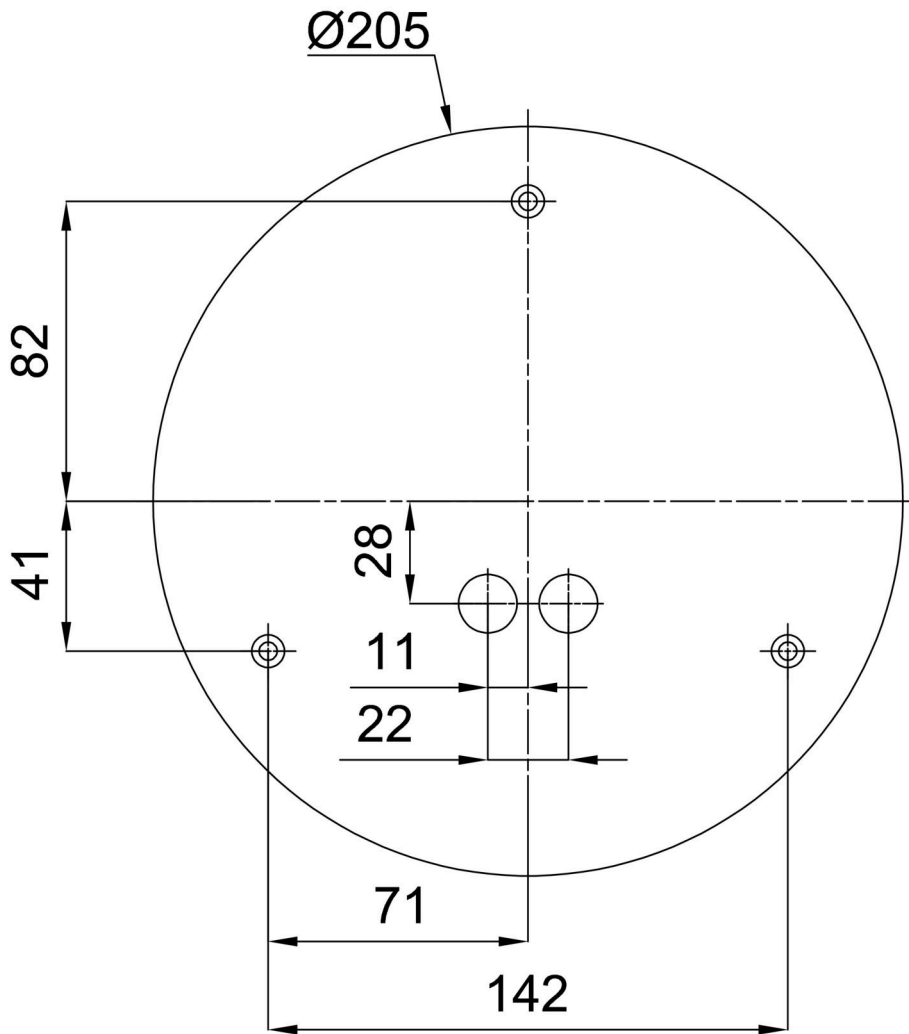

Logistic

EAN	8591728071431
Weight NTTO	1.3 Kg
Weight BTTO	1.5 Kg
Number of cartons	1 pcs
Package volume	0.008 m³
Package 1 width	0.27 m
Package 1 length	0.26 m
Package 1 height	0.11 m
Warranty*	60 months

*The warranty for the batteries is valid for 12 months from the date of purchase.

Installation dimensions: