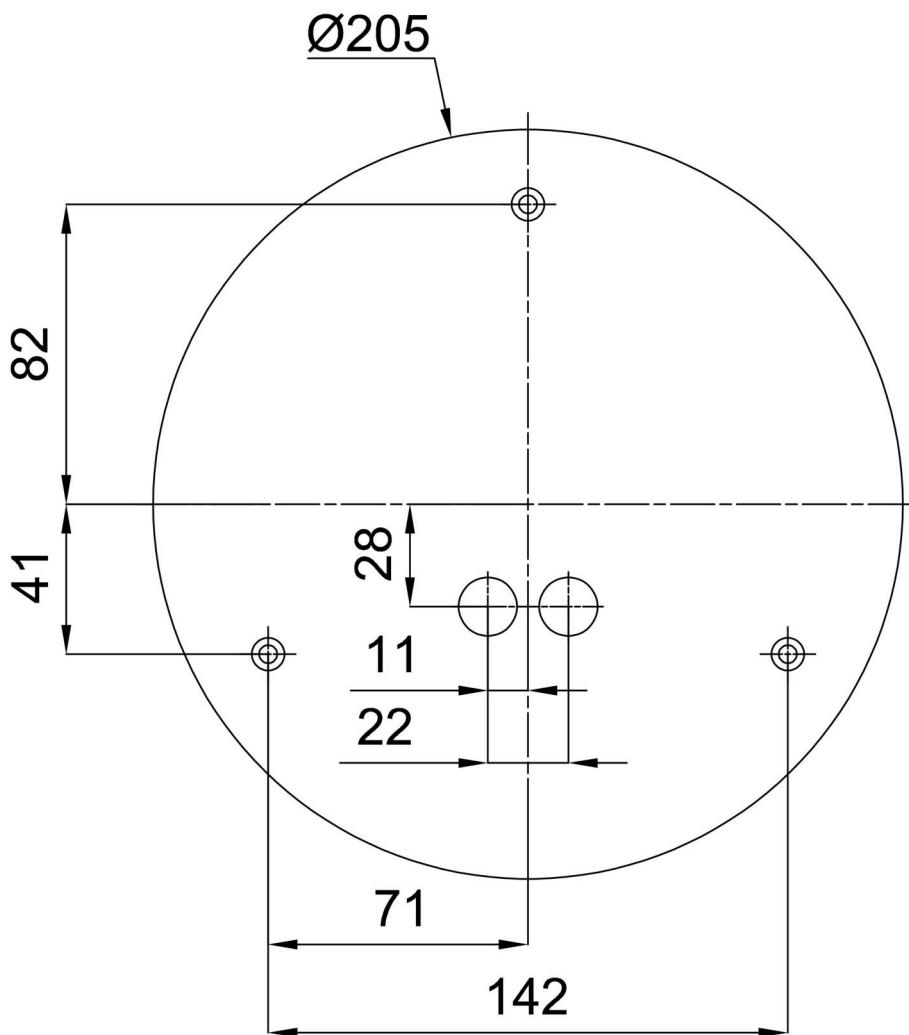

Logistic

EAN	8591728071400
Weight NTTO	1.3 Kg
Weight BTTO	1.5 Kg
Number of cartons	1 pcs
Package volume	0.008 m³
Package 1 width	0.27 m
Package 1 length	0.26 m
Package 1 height	0.11 m
Warranty*	60 months

*The warranty for the batteries is valid for 12 months from the date of purchase.

Installation dimensions: