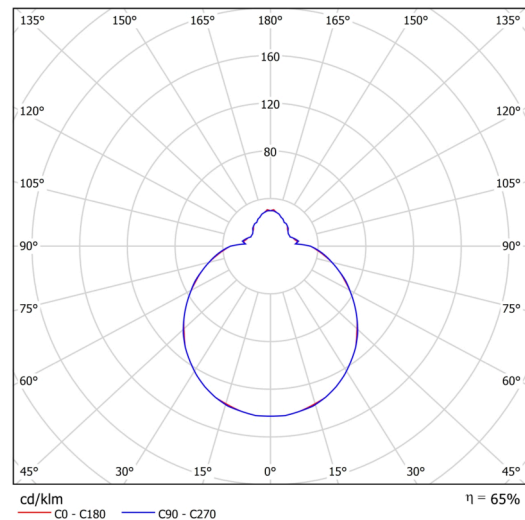

Luminous

Lum. flux of luminaire	650/680 lm
Lum. flux of light source	1000/1040 lm
Luminaire efficacy	92 lm/W
Temperature	3000/4000 K
Rated life time LED L80/B10	100000 hours
CRI	Ra80
MacAdam	3
Blue light hazard	Risk group 0