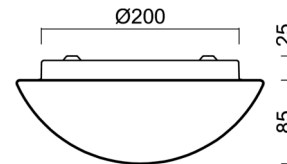

## Technical

Types of luminaires	Sensor
Mounting type	surface mounted
Base material	steel
Shade material	three-layer glass TRIPLEX OPAL
Base color	white Ral9003
Shade color	white
Holding the shade	bayonet
Mounting location	ceiling/wall
Width	250 mm
Length	250 mm
Height	110 mm
Diameter	ø 250 mm
mounting holes (diameter)	3xø5mm
Installation wire (diameter)	2xø16mm
Energy Class	D
Impact strength	IK01
Operating temperature	from -20°C to +30°C