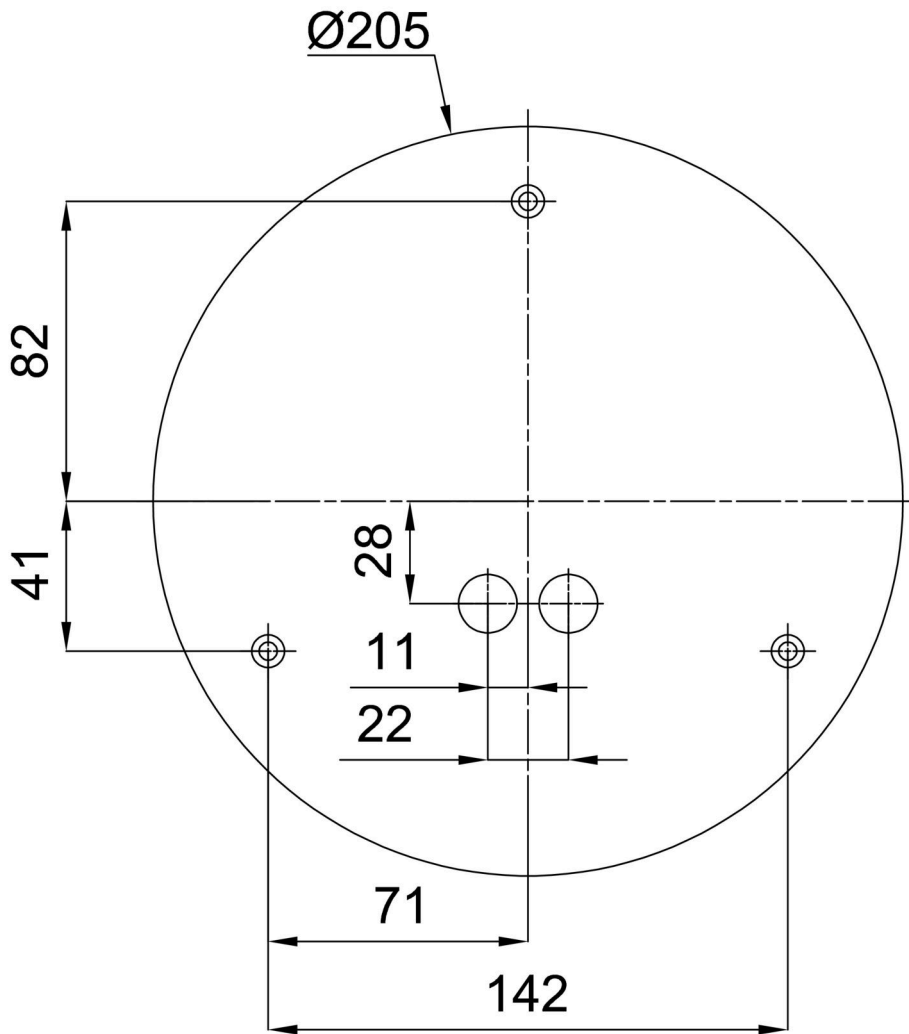

Logistic

EAN	8591728071394
Weight NTTO	1.3 Kg
Weight BTTO	1.5 Kg
Number of cartons	1 pcs
Package volume	0.008 m³
Package 1 width	0.27 m
Package 1 length	0.26 m
Package 1 height	0.11 m
Warranty*	60 months

*The warranty for the batteries is valid for 12 months from the date of purchase.

Installation dimensions: