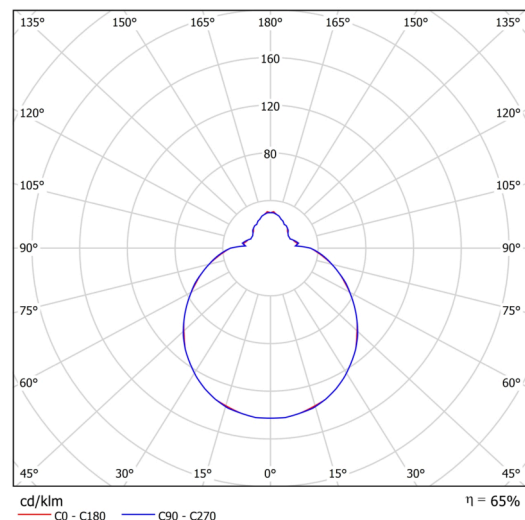

Luminous

Lum. flux of luminaire	680 lm
Lum. flux of light source	1040 lm
Luminaire efficacy	97 lm/W
Temperature	4000 K
Rated life time LED L80/B10	100000 hours
CRI	Ra80
MacAdam	3
Blue light hazard	Risk group 0