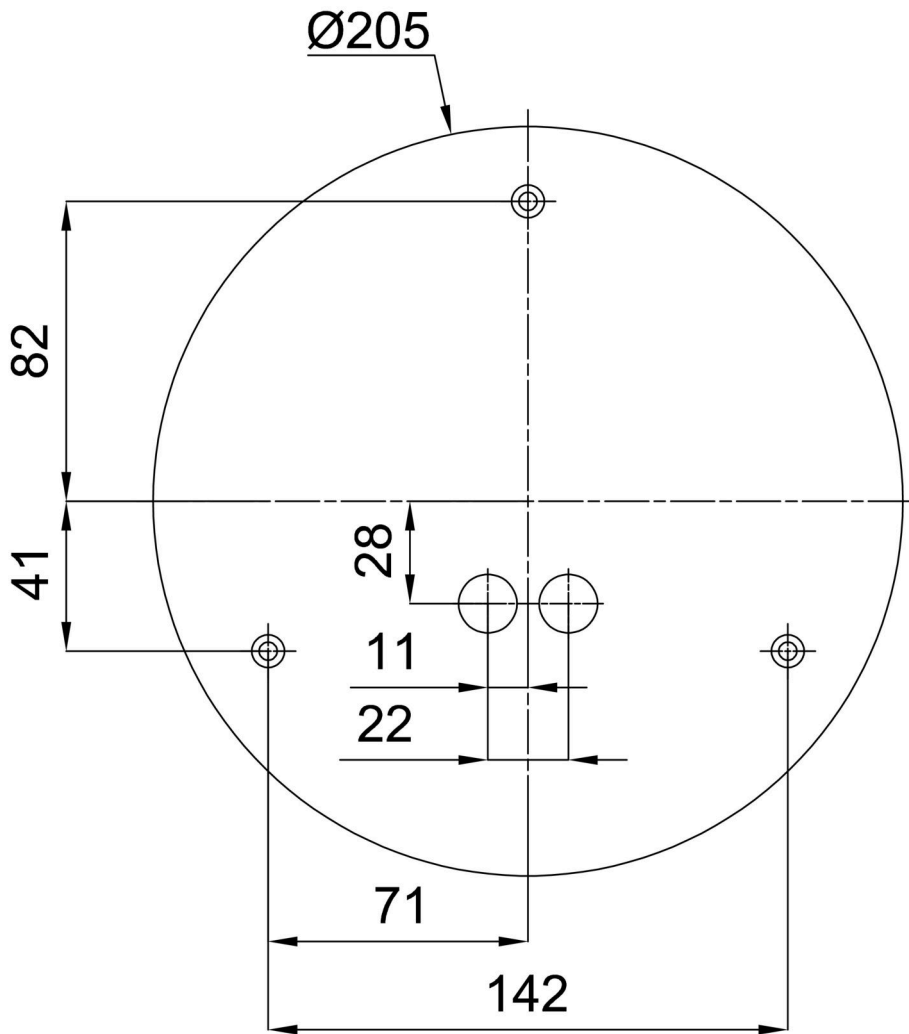

Logistic

EAN	8591728067809
Weight NTTO	1.3 Kg
Weight BTTO	1.5 Kg
Number of cartons	1 pcs
Package volume	0.008 m³
Package 1 width	0.27 m
Package 1 length	0.26 m
Package 1 height	0.11 m
Warranty*	60 months

*The warranty for the batteries is valid for 12 months from the date of purchase.

Installation dimensions: