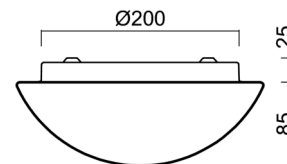

## Technical

Types of luminaires	Sensor
Mounting type	surface mounted
Base material	steel
Shade material	three-layer glass TRIPLEX OPAL
Base color	white Ral9003
Shade color	white
Holding the shade	bayonet
Mounting location	ceiling/wall
Width	250 mm
Length	250 mm
Height	110 mm
Diameter	ø 250 mm
mounting holes (diameter)	3xø5mm
Installation wire (diameter)	2xø16mm
Energy Class	D
Impact strength	IK01
Operating temperature	from -20°C to +30°C