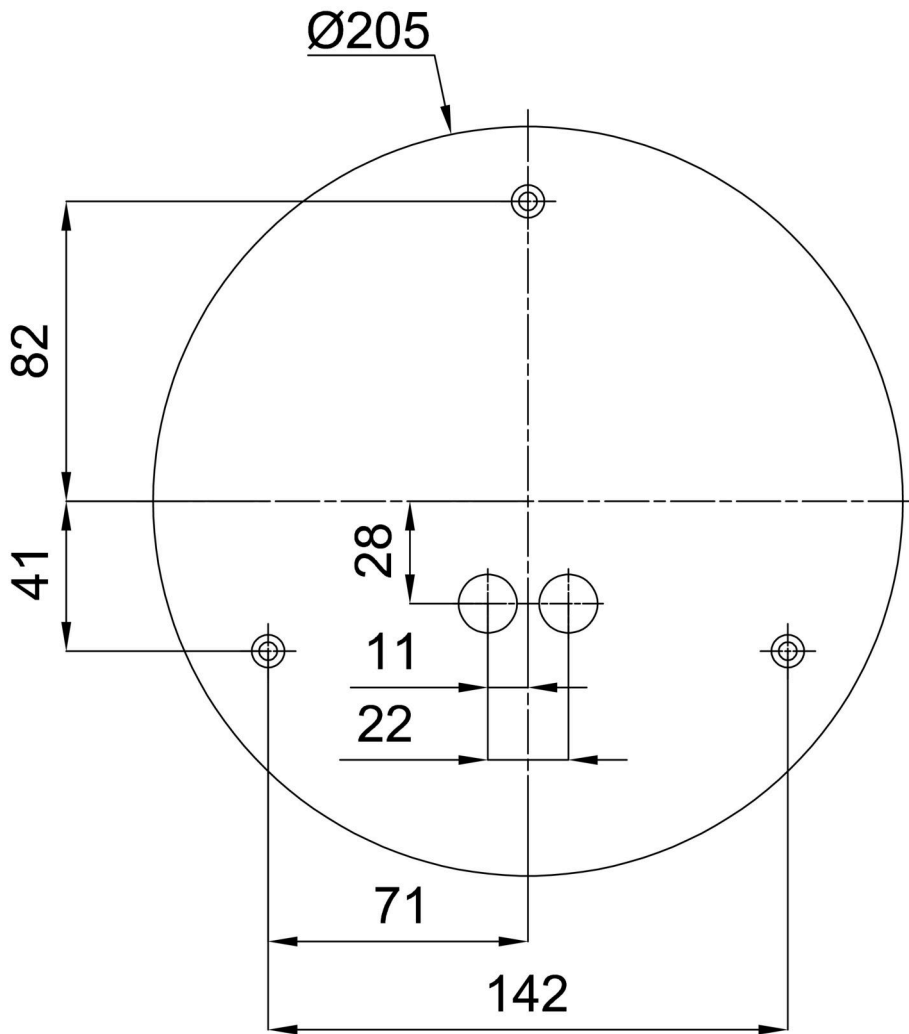

Logistic

EAN	8591728067793
Weight NTTO	1.3 Kg
Weight BTTO	1.5 Kg
Number of cartons	1 pcs
Package volume	0.008 m³
Package 1 width	0.27 m
Package 1 length	0.26 m
Package 1 height	0.11 m
Warranty*	60 months

*The warranty for the batteries is valid for 12 months from the date of purchase.

Installation dimensions: