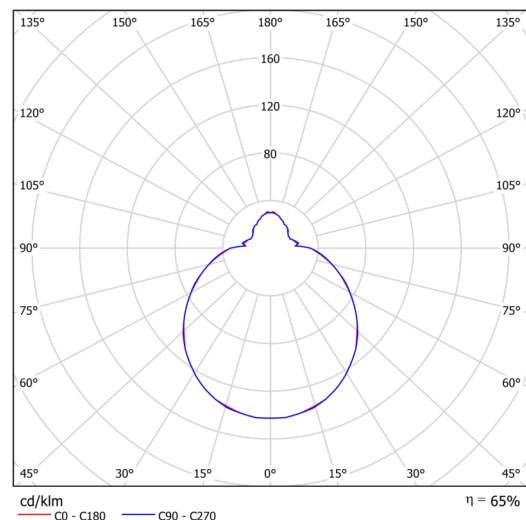

Luminous

Lum. flux of luminaire	680 lm
Lum. flux of light source	1040 lm
Luminaire efficacy	97 lm/W
Temperature	4000 K
Rated life time LED L80/B10	100000 hours
CRI	Ra80
MacAdam	3
Blue light hazard	Risk group 0