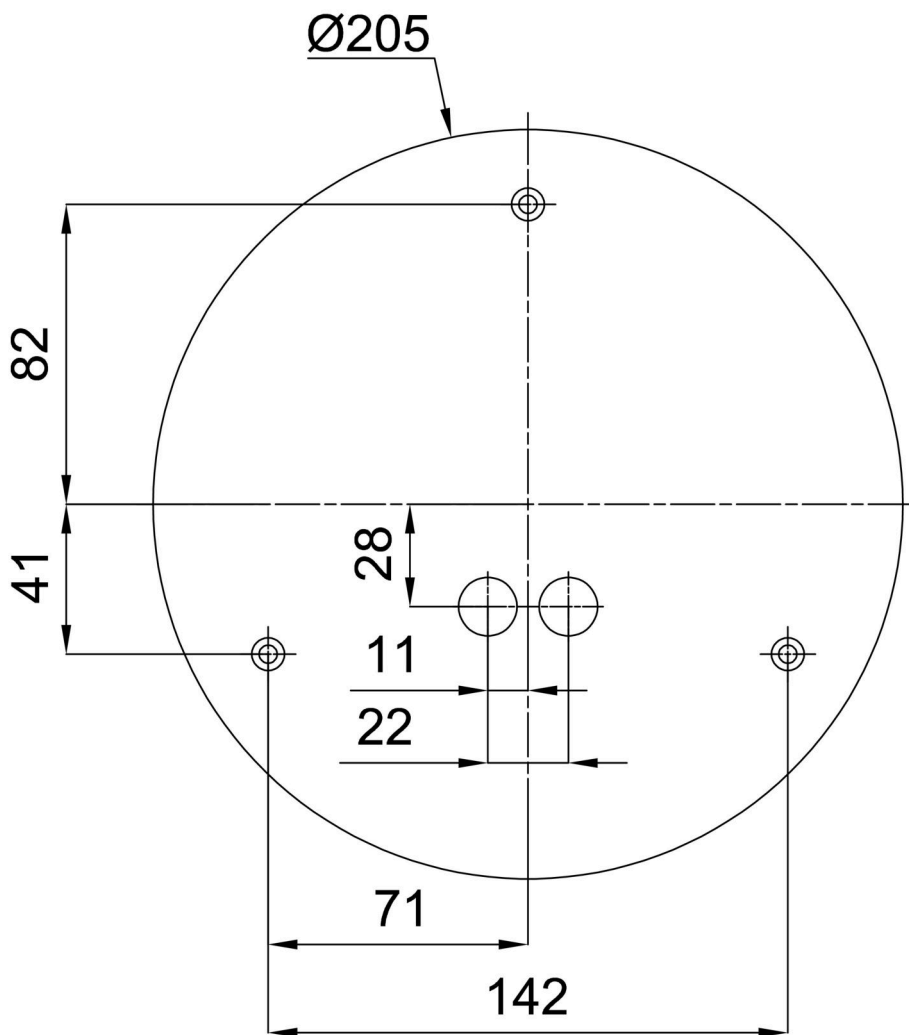

Logistic

EAN	8591728067021
Weight NTTO	1.3 Kg
Weight BTTO	1.5 Kg
Number of cartons	1 pcs
Package volume	0.008 m³
Package 1 width	0.27 m
Package 1 length	0.26 m
Package 1 height	0.11 m
Warranty*	60 months

*The warranty for the batteries is valid for 12 months from the date of purchase.

Installation dimensions: