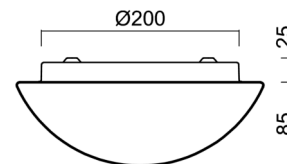

Technical

| | |
|------------------------------|--------------------------------|
| Types of luminaires | Dimmable |
| Mounting type | surface mounted |
| Base material | steel |
| Shade material | three-layer glass TRIPLEX OPAL |
| Base color | white Ral9003 |
| Shade color | white |
| Holding the shade | bayonet |
| Mounting location | ceiling/wall |
| Width | 250 mm |
| Length | 250 mm |
| Height | 110 mm |
| Diameter | ø 250 mm |
| mounting holes (diameter) | 3xø5mm |
| Installation wire (diameter) | 2xø16mm |
| Energy Class | D |
| Impact strength | IK01 |
| Operating temperature | from -20°C to +30°C |