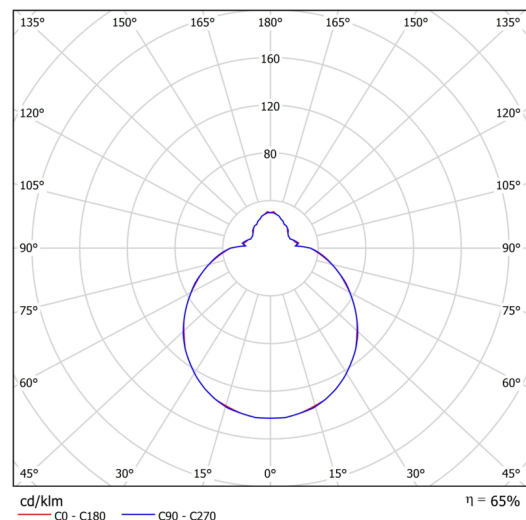

Luminous

Lum. flux of luminaire	650 lm
Lum. flux of light source	1000 lm
Luminaire efficacy	92 lm/W
Temperature	3000 K
Rated life time LED L80/B10	100000 hours
CRI	Ra80
MacAdam	3
Blue light hazard	Risk group 0