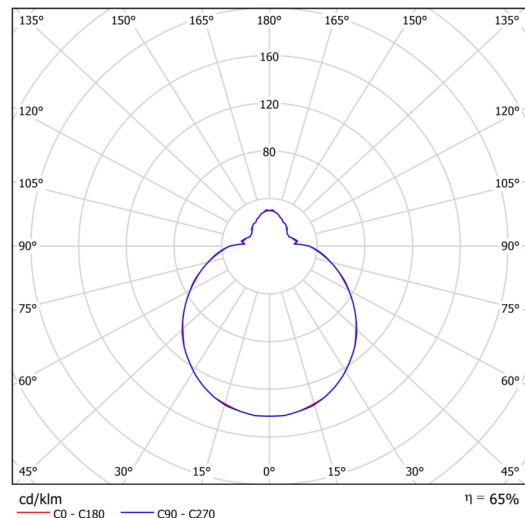

Luminous

Lum. flux of luminaire	650 lm
Lum. flux of light source	1000 lm
Luminaire efficacy	92 lm/W
Temperature	3000 K
Rated life time LED L80/B10	100000 hours
CRI	Ra80
MacAdam	3
Blue light hazard	Risk group 0