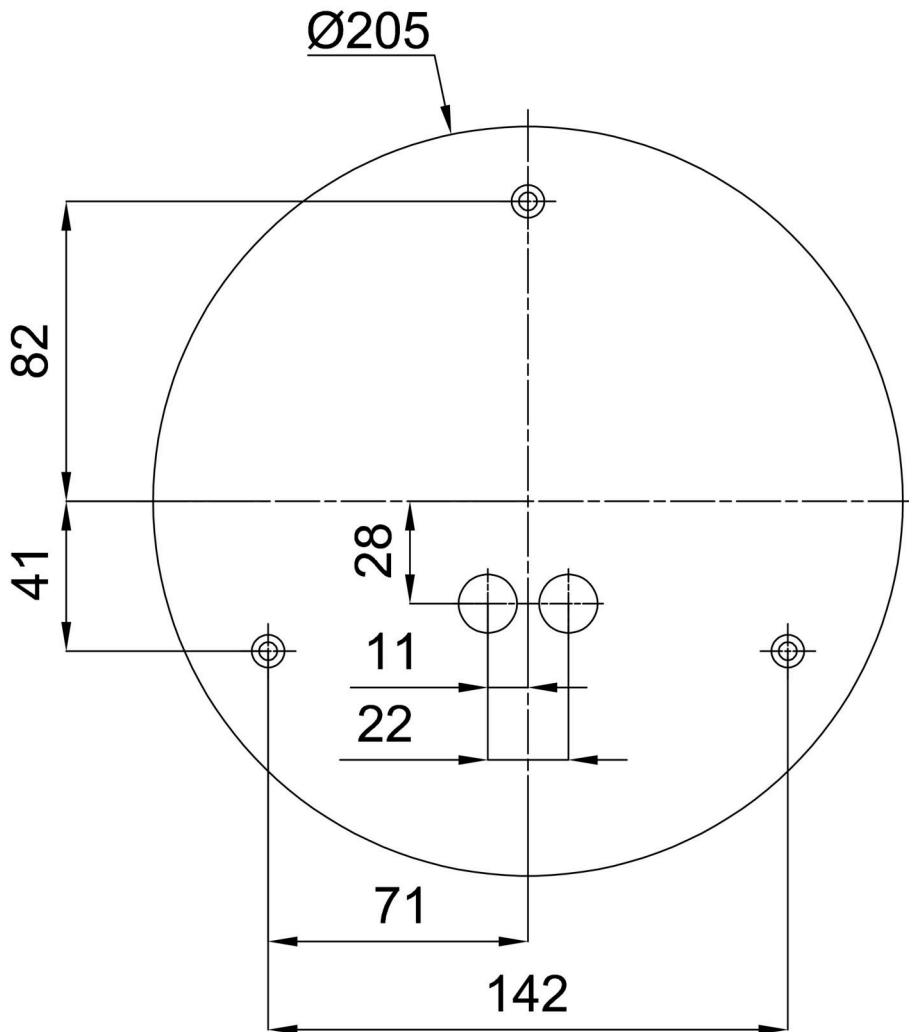

Logistic

EAN	8591728067014
Weight NTTO	1.3 Kg
Weight BTTO	1.5 Kg
Number of cartons	1 pcs
Package volume	0.008 m³
Package 1 width	0.27 m
Package 1 length	0.26 m
Package 1 height	0.11 m
Warranty*	60 months

*The warranty for the batteries is valid for 12 months from the date of purchase.

Installation dimensions: