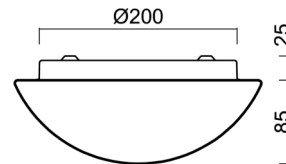

## Technical

Types of luminaires	Sensor
Mounting type	surface mounted
Base material	steel
Shade material	three-layer glass TRIPLEX OPAL
Base color	white Ral9003
Shade color	white
Holding the shade	bayonet
Mounting location	ceiling/wall
Width	250 mm
Length	250 mm
Height	110 mm
Diameter	ø 250 mm
mounting holes (diameter)	3xø5mm
Installation wire (diameter)	2xø16mm
Energy Class	D
Impact strength	IK01
Operating temperature	from -20°C to +30°C