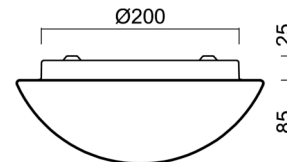

Technical

Types of luminaires	Classic on/off
Mounting type	surface mounted
Base material	steel
Shade material	three-layer glass TRIPLEX OPAL
Base color	white Ral9003
Shade color	white
Holding the shade	bayonet
Mounting location	ceiling/wall
Width	250 mm
Length	250 mm
Height	110 mm
Diameter	ø 250 mm
mounting holes (diameter)	3xø5mm
Installation wire (diameter)	2xø16mm
Energy Class	D
Impact strength	IK01
Operating temperature	from -20°C to +30°C