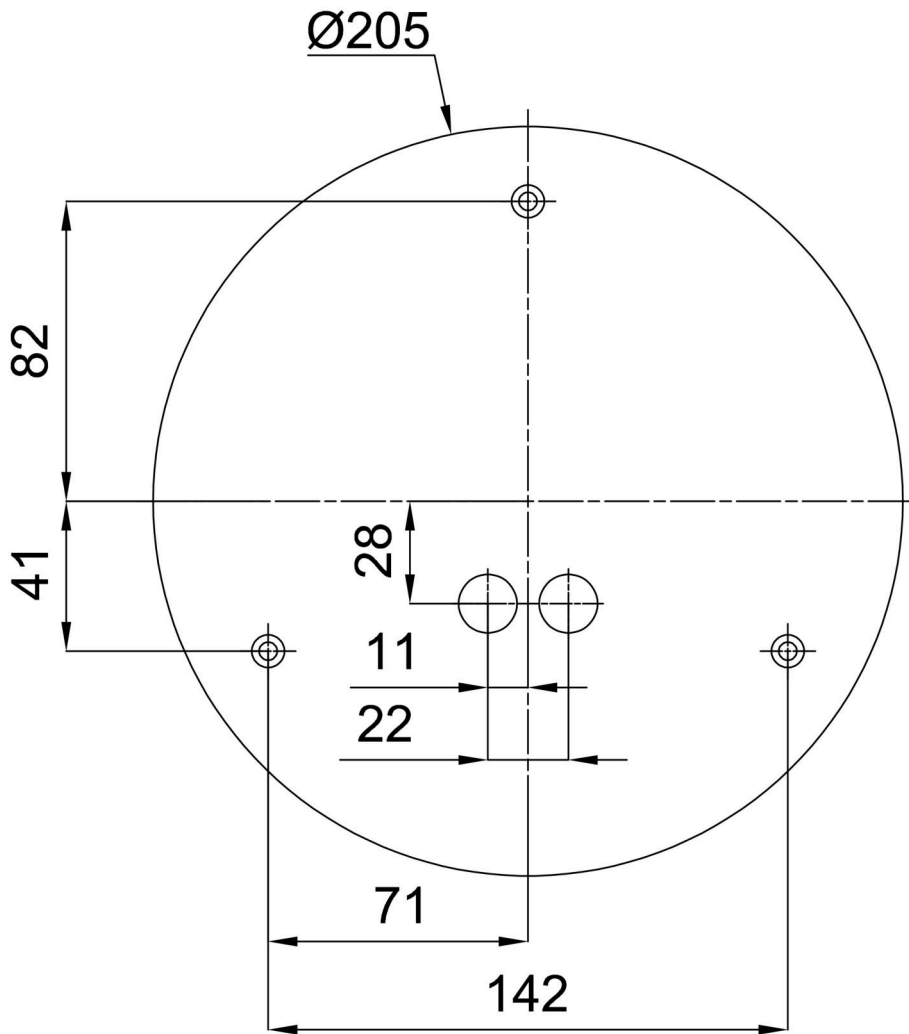

Logistic

EAN	8591728067007
Weight NTTO	1.3 Kg
Weight BTTO	1.5 Kg
Number of cartons	1 pcs
Package volume	0.008 m³
Package 1 width	0.27 m
Package 1 length	0.26 m
Package 1 height	0.11 m
Warranty*	60 months

*The warranty for the batteries is valid for 12 months from the date of purchase.

Installation dimensions: