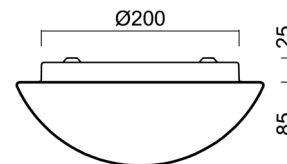

Types of luminaires	Sensor
Mounting type	surface mounted
Base material	steel
Shade material	three-layer glass TRIPLEX OPAL
Base color	white Ral9003
Shade color	white
Holding the shade	bayonet
Mounting location	ceiling/wall
Width	250 mm
Length	250 mm
Height	110 mm
Diameter	ø 250 mm
mounting holes (diameter)	3xø5mm
Installation wire (diameter)	2xø16mm
Impact strength	IK01
Operating temperature	from -20°C to +30°C