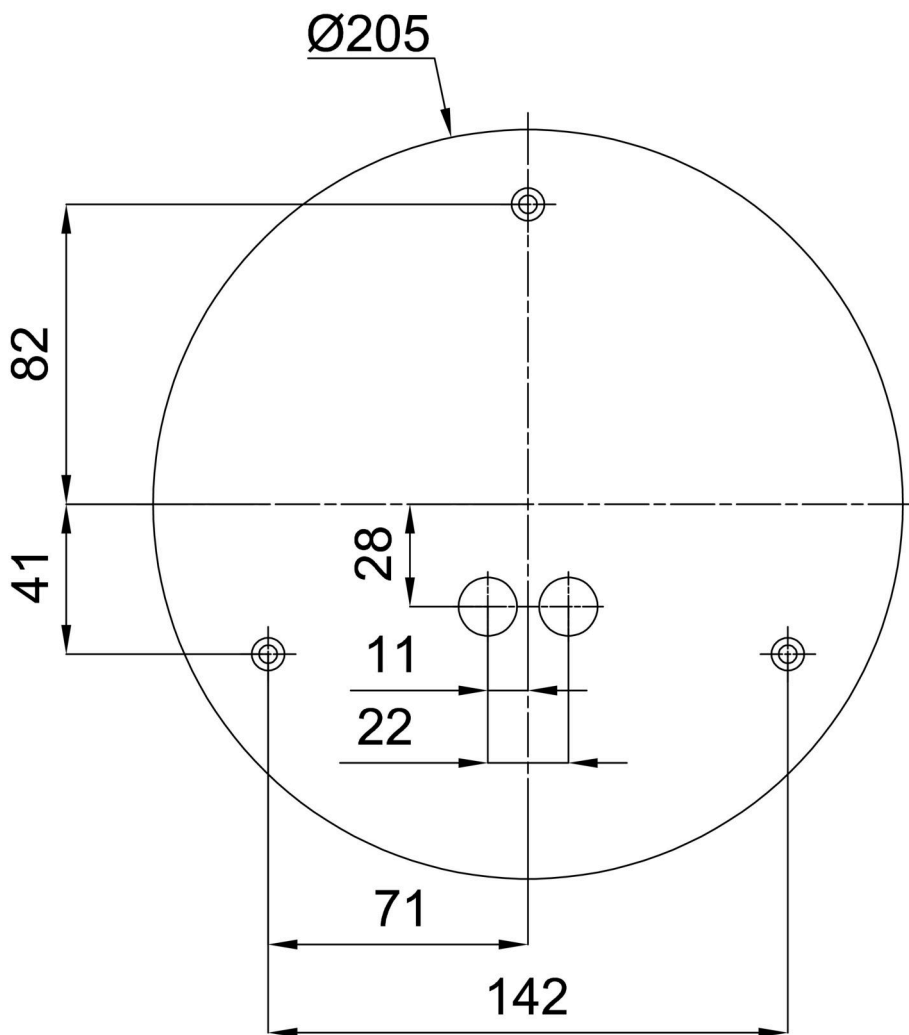

Types of luminaires	Sensor
Mounting type	surface mounted
Base material	steel
Shade material	three-layer glass TRIPLEX OPAL
Base color	white Ral9003
Shade color	white
Holding the shade	bayonet
Mounting location	ceiling/wall
Width	250 mm
Length	250 mm
Height	110 mm
Diameter	ø 250 mm
mounting holes (diameter)	3xø5mm
Installation wire (diameter)	2xø16mm
Impact strength	IK01
Operating temperature	from -20°C to +30°C

Eulum data for calculation programs are available at www.osmont.cz.

Logistic

EAN	8591728584139
Weight NTTO	1.1 Kg
Weight BTTO	1.3 Kg
Number of cartons	1 pcs
Package volume	0.008 m ³
Package 1 width	0.27 m
Package 1 length	0.26 m
Package 1 height	0.11 m
Warranty*	60 months

*The warranty for the batteries is valid for 12 months from the date of purchase.

Installation dimensions:

Additional assortment:

Decorative collar

Product code	Name	Color	Description	Picture	Drawing
30061	B12/X14	polished stainless steel	the collar is held by the shade		
30060	B12/X4	white Ral9003	the collar is held by the shade		
30063	B12/X13	grey	the collar is held by the shade		
30062	B12/X12	polished brass	the collar is held by the shade		