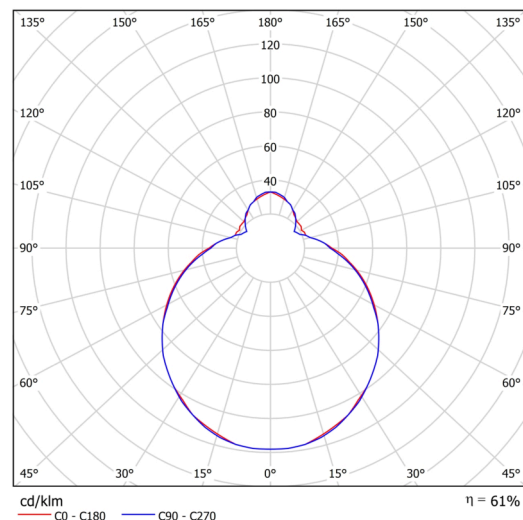

Luminous

Blue light hazard	Risk group 0

Eulum data for calculation programs are available at www.osmont.cz.