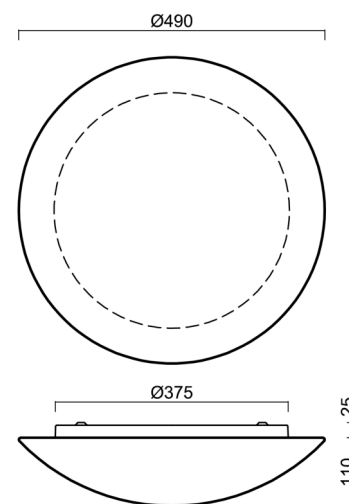

Technical

Types of luminaires	Dimmable
Mounting type	surface mounted
Base material	steel
Shade material	three-layer glass TRIPLEX OPAL
Base color	white Ral9003
Shade color	white
Holding the shade	folding system
Mounting location	ceiling/wall
Width	490 mm
Length	490 mm
Height	140 mm
Diameter	ø 490 mm
mounting holes (diameter)	4xø5mm
Installation wire (diameter)	2xø16mm
Energy Class	D
Impact strength	IK01
Operating temperature	from -20°C to +30°C

Lampshade

Product code	Name	Color	Description	Picture	Drawing
20005	082	white		