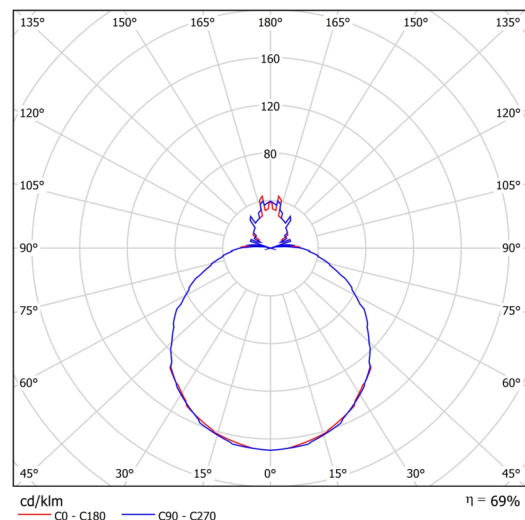

Luminous

Lum. flux of luminaire	3480/3640 lm
Lum. flux of light source	5050/5270 lm
Luminaire efficacy	102 lm/W
Temperature	3000/4000 K
Rated life time LED L80/B10	100000 hours
CRI	Ra80
MacAdam	3
Blue light hazard	Risk group 0