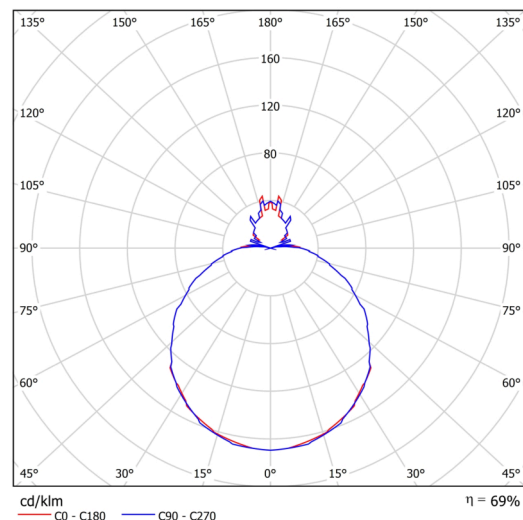

Luminous

Lum. flux of luminaire	3480/3640 lm
Lum. flux of light source	5050/5270 lm
Luminaire efficacy	102 lm/W
Temperature	3000/4000 K
Rated life time LED L80/B10	100000 hours
CRI	Ra80
MacAdam	3
Blue light hazard	Risk group 0