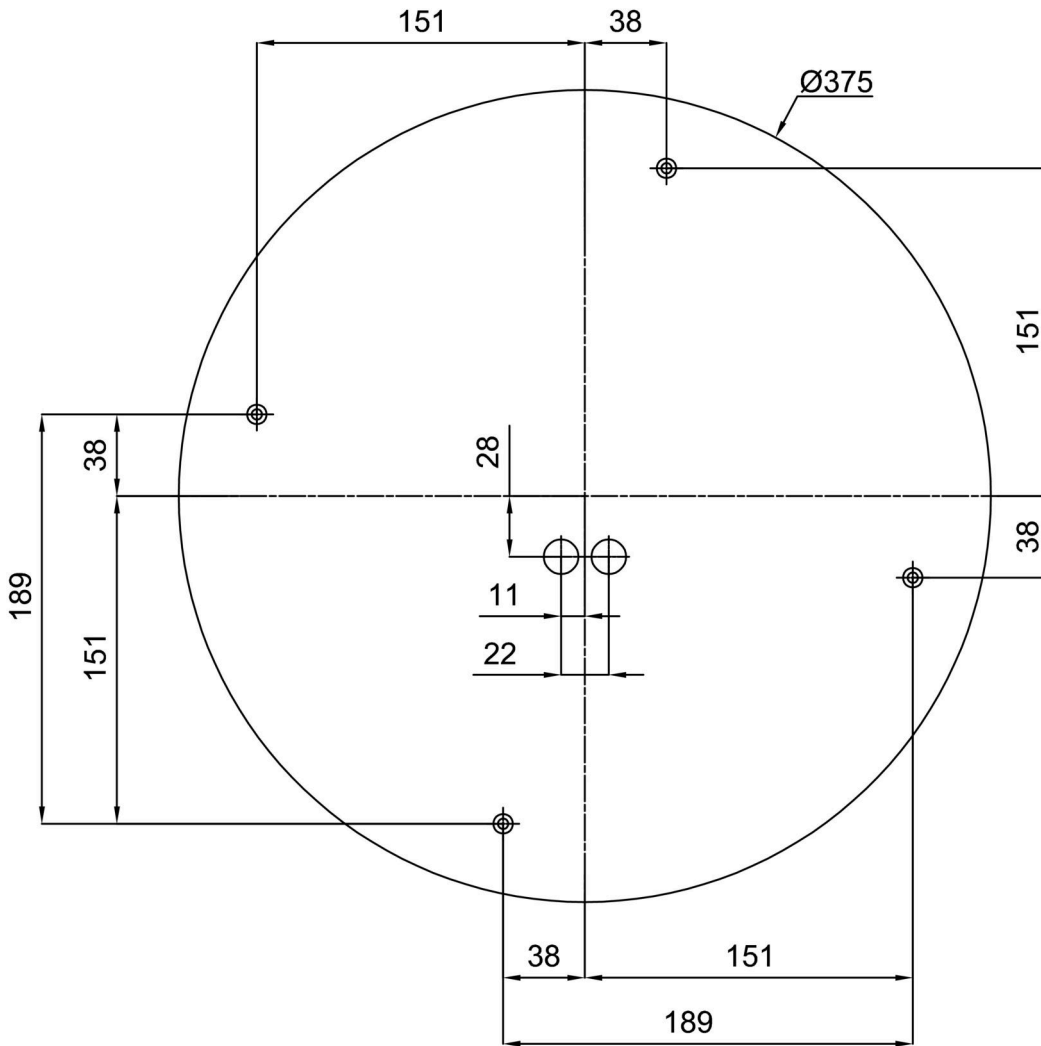

TECHNICAL SHEET

Multipower

Possibility of output adjustment by the user (DIP switch on the current source).

I [mA]	700	600	500	400	
[%]	100	86	71	57	

Logistic

EAN	8591728071370
Weight NTTO	5.5 Kg
Weight BTTO	6 Kg
Number of cartons	1 pcs
Package volume	0.036 m³
Package 1 width	0.515 m
Package 1 length	0.495 m
Package 1 height	0.14 m
Warranty*	60 months

*The warranty for the batteries is valid for 12 months from the date of purchase.

Installation dimensions: