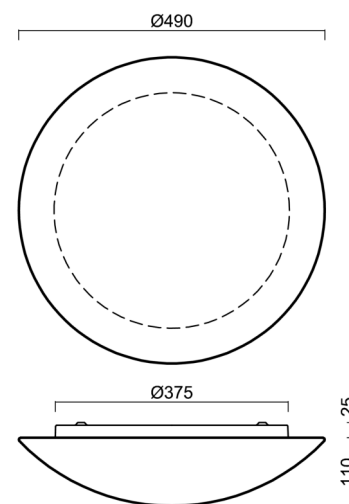

AURA 5

LED-1L16EMP700K86/082 HF 3/4K#

WWW.OSMONT.CZ

AURA 5

Product code: AUR71124

Type: LED-1L16EMP700K86/082 HF 3/4K#

Short description of the luminaire: White surface-mounted changeable LED light with sensor with TRIPLEX OPAL glass shade

Technical

Types of luminaires	Sensor
Mounting type	surface mounted
Base material	steel
Shade material	three-layer glass TRIPLEX OPAL
Base color	white Ral9003
Shade color	white
Holding the shade	folding system
Mounting location	ceiling/wall
Width	490 mm
Length	490 mm
Height	140 mm
Diameter	ø 490 mm
mounting holes (diameter)	4xø5mm
Installation wire (diameter)	2xø16mm
Energy Class	D
Impact strength	IK01

Lampshade

Product code	Name	Color	Description	Picture	Drawing
20005	082	white		