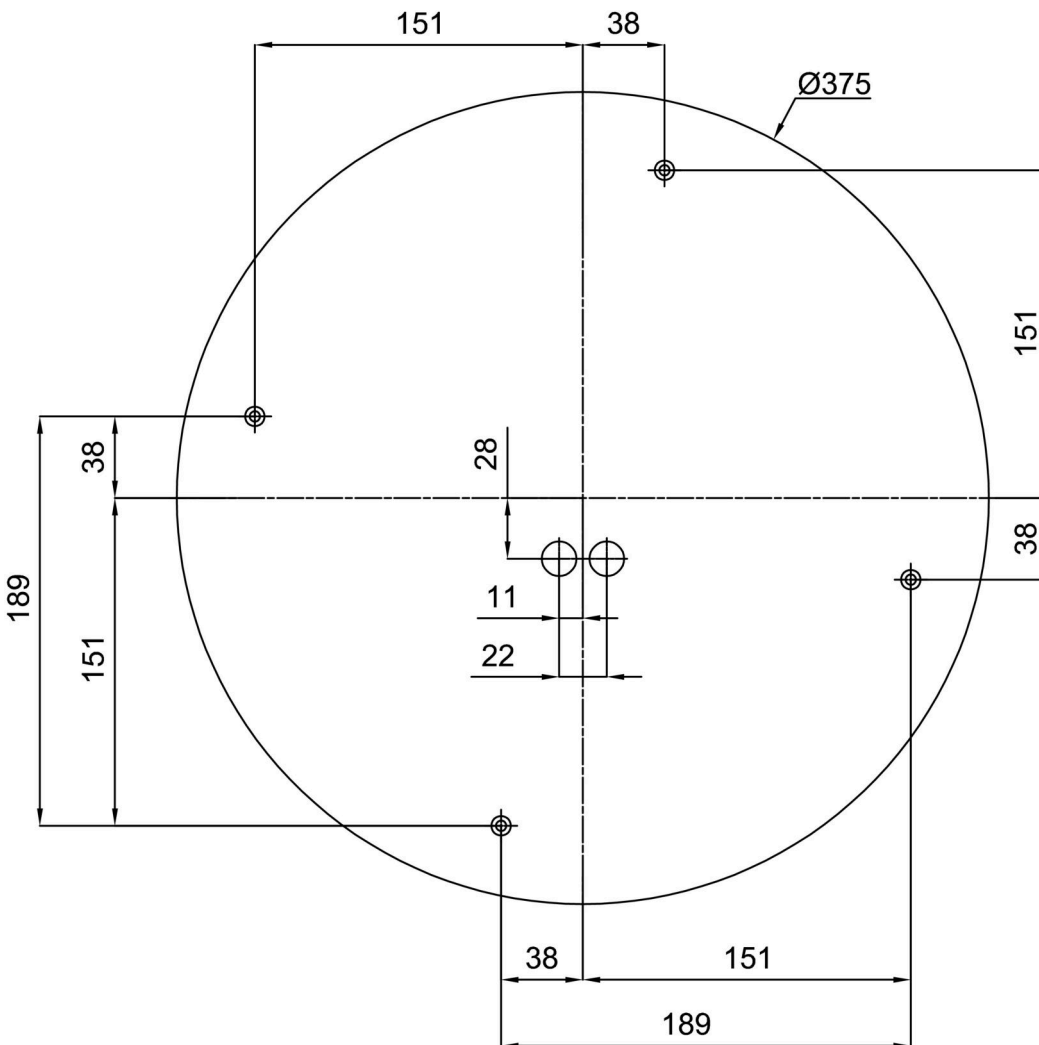

TECHNICAL SHEET

Multipower

Possibility of output adjustment by the user (DIP switch on the current source).

I [mA]	700	600	500	400	
[%]	100	86	71	57	

Logistic

EAN	8591728071363
Weight NTTO	5.5 Kg
Weight BTTO	6 Kg
Number of cartons	1 pcs
Package volume	0.036 m³
Package 1 width	0.515 m
Package 1 length	0.495 m
Package 1 height	0.14 m
Warranty*	60 months

*The warranty for the batteries is valid for 12 months from the date of purchase.

Installation dimensions: