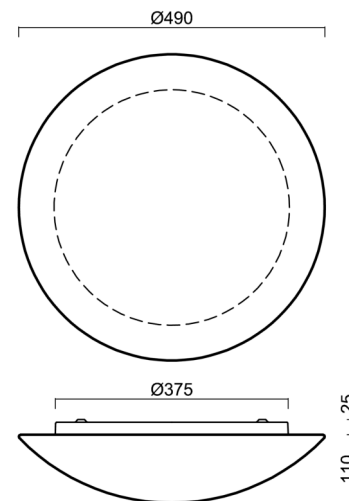

AURA 5

LED-1L16EMP700K86/082 3/4K#

WWW.OSMONT.CZ

AURA 5

Product code: AUR71123

Type: LED-1L16EMP700K86/082 3/4K#

Short description of the luminaire: White surface-mounted changeable LED light ON/OFF with TRIPLEX OPAL glass shade

Technical

Types of luminaires	Classic on/off
Mounting type	surface mounted
Base material	steel
Shade material	three-layer glass TRIPLEX OPAL
Base color	white Ral9003
Shade color	white
Holding the shade	folding system
Mounting location	ceiling/wall
Width	490 mm
Length	490 mm
Height	140 mm
Diameter	ø 490 mm
mounting holes (diameter)	4xø5mm
Installation wire (diameter)	2xø16mm
Energy Class	D
Impact strength	IK01
Operating temperature	from -20°C to +30°C

Lampshade

Product code	Name	Color	Description	Picture	Drawing
20005	082	white		