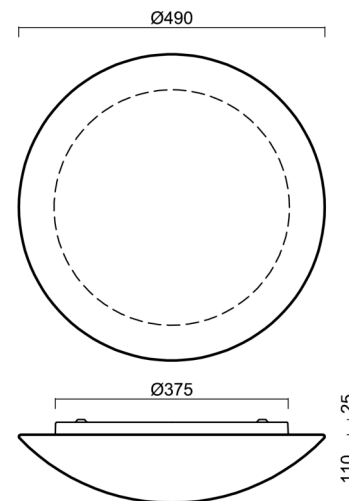

Technical

Types of luminaires	Emergency combined
Mounting type	surface mounted
Base material	steel
Shade material	three-layer glass TRIPLEX OPAL
Base color	white Ral9003
Shade color	white
Holding the shade	folding system
Mounting location	ceiling/wall
Width	490 mm
Length	490 mm
Height	130 mm
mounting holes (diameter)	4xØ5mm
Cable entrance	2xØ16mm
Energy Class	D
Impact strength	IK01
Operating temperature	from 0°C to +30°C

Eulum data for calculation programs are available at www.osmont.cz.

Logistic

EAN	8591728149321
Weight NTTO	5.5 Kg
Weight BTTO	6 Kg
Number of cartons	1 pcs
Package volume	0.036 m ³
Package 1 width	0.495 m
Package 1 length	0.515 m
Package 1 height	0.14 m
Warranty*	60 months