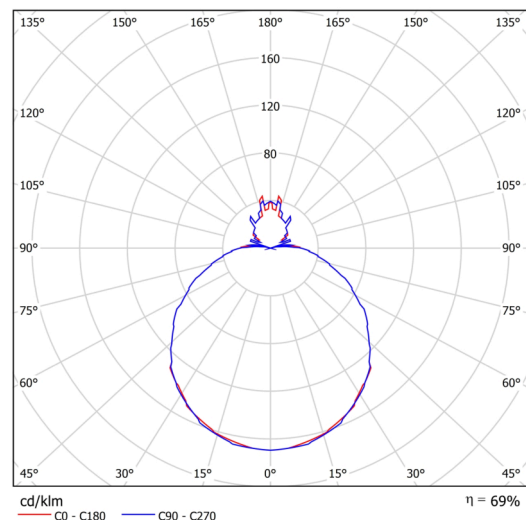

Luminous

Lum. flux of luminaire	3640 lm
Lum. flux of light source	5270 lm
Lum. flux of light source in emergency mode	200 lm
Temperature	4000 K
Rated life time LED L80/B10	100000 hours
CRI	Ra80
MacAdam	3
Blue light hazard	Risk group 0

Eulum data for calculation programs are available at www.osmont.cz.