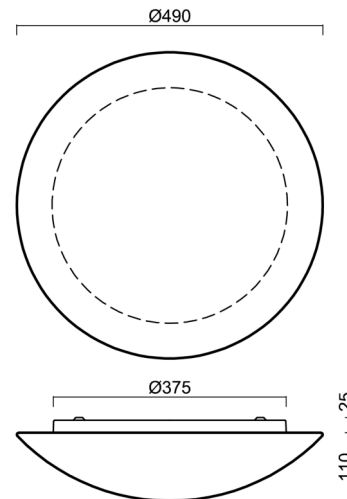

# AURA 5

Product code: AUR61017

Type: LED-1L16EMP700K86/082 NK3HST 3K#

Short description of the luminaire: White colour | ceiling or wall LED light with emergency backup combined ( with Self-test) | TRIPLEX OPAL hand blown glass shade|

## Technical

Types of luminaires	Emergency combined
Mounting type	surface mounted
Base material	steel
Shade material	three-layer glass TRIPLEX OPAL
Base color	white Ral9003
Shade color	white
Holding the shade	folding system
Mounting location	ceiling/wall
Width	490 mm
Length	490 mm
Height	130 mm
mounting holes (diameter)	4xØ5mm
Cable entrance	2xØ16mm
Energy Class	D
Impact strength	IK01
Operating temperature	from 0°C to +30°C