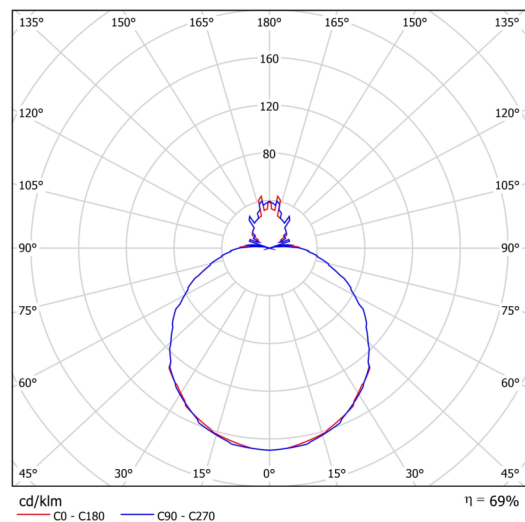

Luminous

Lum. flux of luminaire	3480 lm
Lum. flux of light source	5050 lm
Lum. flux of light source in emergency mode	200 lm
Temperature	3000 K
Rated life time LED L80/B10	100000 hours
CRI	Ra80
MacAdam	3
Blue light hazard	Risk group 0

Eulum data for calculation programs are available at www.osmont.cz.