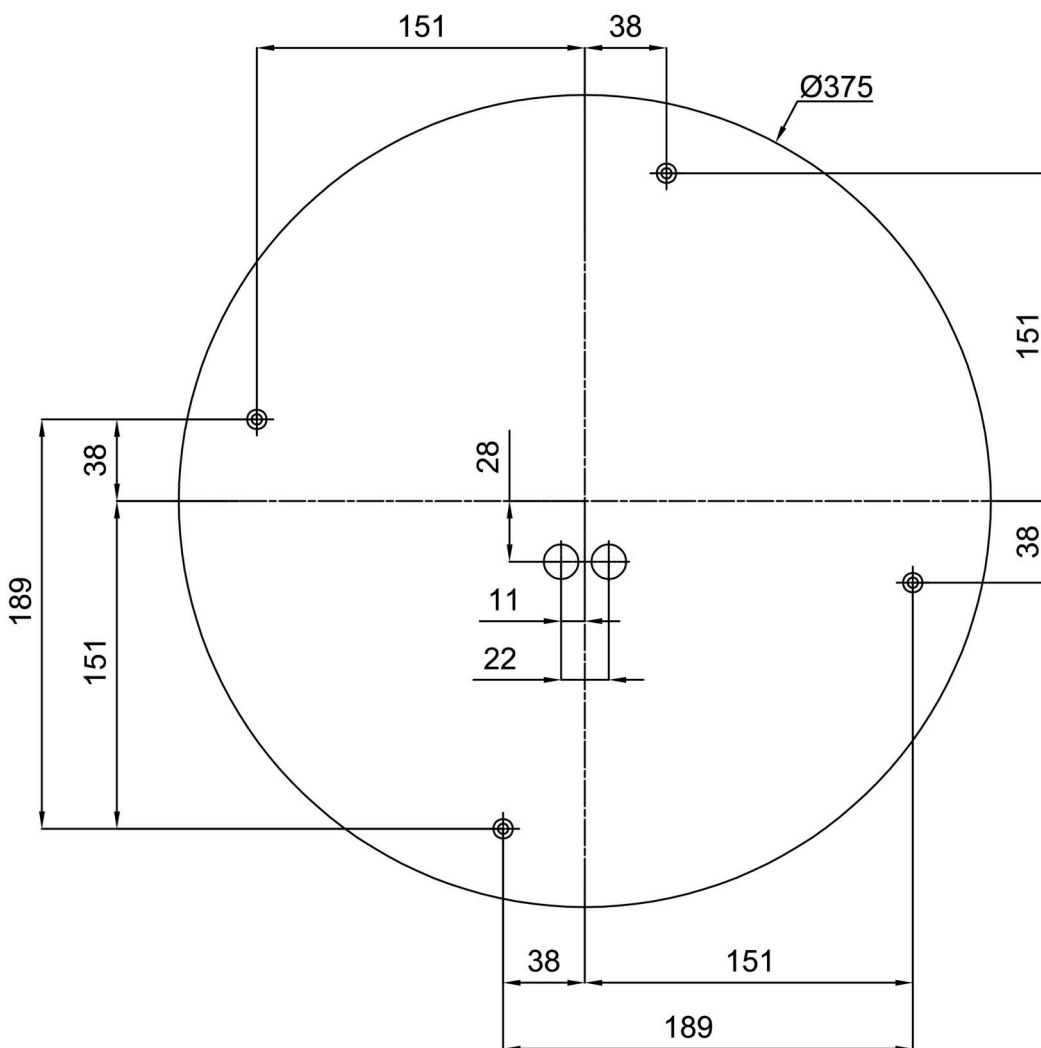

Logistic

EAN	8591728149024
Weight NTTO	5.5 Kg
Weight BTTO	6 Kg
Number of cartons	1 pcs
Package volume	0.036 m³
Package 1 width	0.495 m
Package 1 length	0.515 m
Package 1 height	0.14 m
Warranty*	60 months

*The warranty for the batteries is valid for 12 months from the date of purchase.

Installation dimensions: