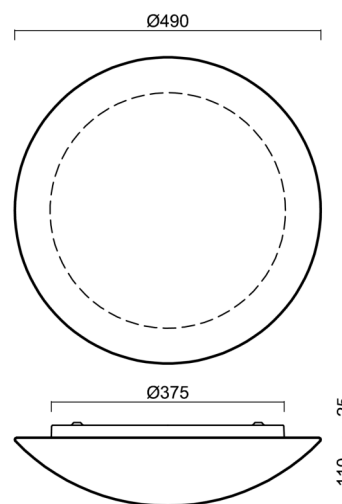

AURA 5

LED-1L16E500K86/082 NK3HST 3K#

WWW.OSMONT.CZ

AURA 5

Product code: AUR61016

Type: LED-1L16E500K86/082 NK3HST 3K#

Short description of the luminaire: White colour | ceiling or wall LED light with emergency backup combined (with Self-test) | TRIPLEX OPAL hand blown glass shade|

Technical

Types of luminaires	Emergency combined
Mounting type	surface mounted
Base material	steel
Shade material	three-layer glass TRIPLEX OPAL
Base color	white Ral9003
Shade color	white
Holding the shade	folding system
Mounting location	ceiling/wall
Width	490 mm
Length	490 mm
Height	130 mm
mounting holes (diameter)	4xØ5mm
Cable entrance	2xØ16mm
Energy Class	D
Impact strength	IK01
Operating temperature	from 0°C to +30°C

Eulum data for calculation programs are available at www.osmont.cz.

Logistic

EAN	8591728149017
Weight NTTO	4.7 Kg
Weight BTTO	5.2 Kg
Number of cartons	1 pcs
Package volume	0.036 m ³
Package 1 width	0.495 m
Package 1 length	0.515 m
Package 1 height	0.14 m
Warranty*	60 months