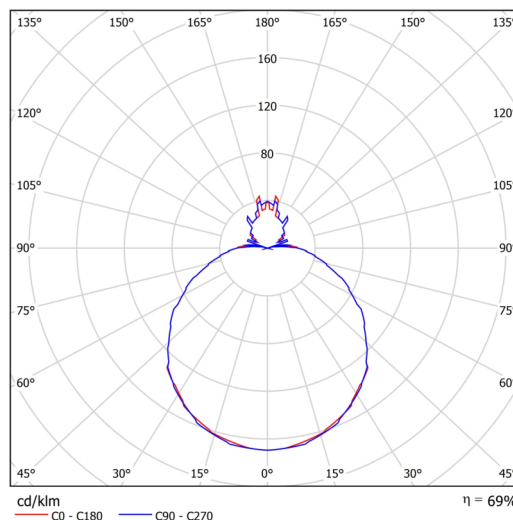

Luminous

Lum. flux of luminaire	2590 lm
Lum. flux of light source	3750 lm
Lum. flux of light source in emergency mode	200 lm
Temperature	3000 K
Rated life time LED L80/B10	100000 hours
CRI	Ra80
MacAdam	3
Blue light hazard	Risk group 0