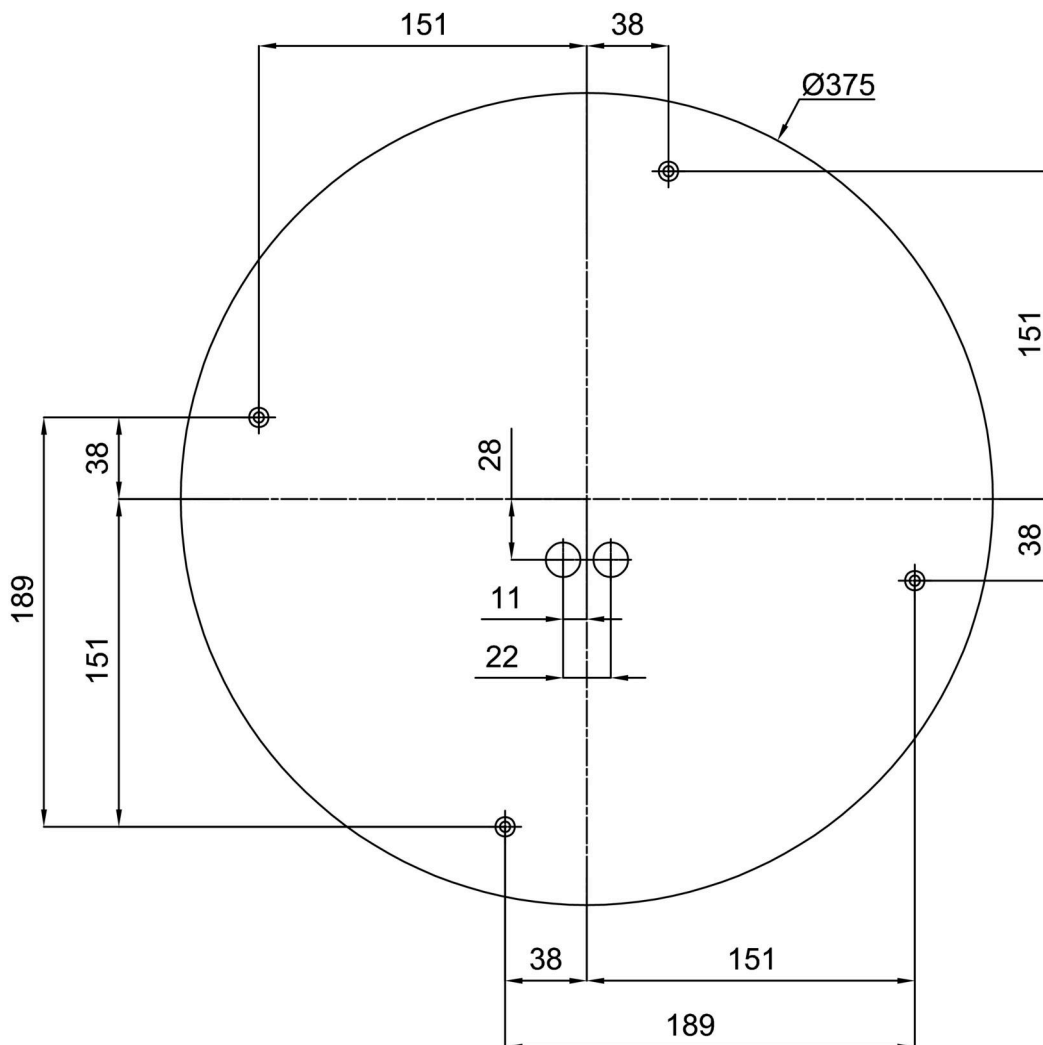

## Technical

Types of luminaires	Emergency combined
Mounting type	surface mounted
Base material	steel
Shade material	three-layer glass TRIPLEX OPAL
Base color	white Ral9003
Shade color	white
Holding the shade	folding system
Mounting location	ceiling/wall
Width	490 mm
Length	490 mm
Height	130 mm
Diameter	ø 490 mm
mounting holes (diameter)	4xø5mm
Installation wire (diameter)	2xø16mm
Energy Class	D
Impact strength	IK01
Operating temperature	from 0°C to +30°C

## Installation dimensions: