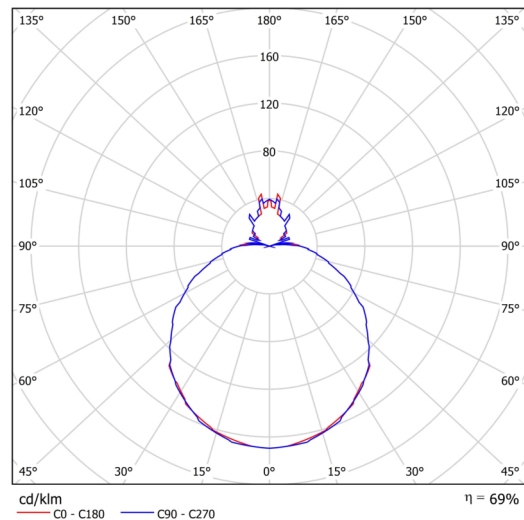

Luminous

Lum. flux of luminaire	2700 lm
Lum. flux of light source	3910 lm
Lum. flux of light source in emergency mode	150 lm
Luminaire efficacy	112 lm/W
Temperature	4000 K
Rated life time LED L80/B10	100000 hours
CRI	Ra80
MacAdam	3