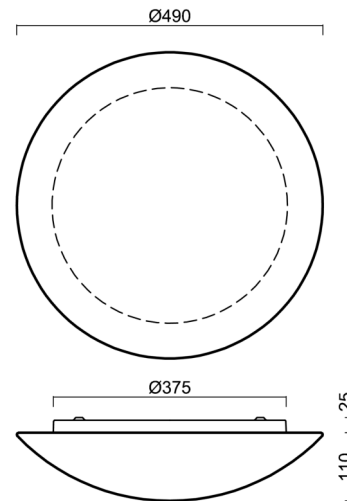

# AURA 5

Product code: AUR59539

Type: LED-1L16E500K86/082/NK1W 4K#

Short description of the luminaire: White surface-mounted LED light with emergency unit combined with TRIPLEX OPAL glass shade.

## Technical

Types of luminaires	Emergency combined
Mounting type	surface mounted
Base material	steel
Shade material	three-layer glass TRIPLEX OPAL
Base color	white Ral9003
Shade color	white
Holding the shade	folding system
Mounting location	ceiling/wall
Width	490 mm
Length	490 mm
Height	130 mm
Diameter	ø 490 mm
mounting holes (diameter)	4xø5mm
Installation wire (diameter)	2xø16mm
Energy Class	D
Impact strength	IK01
Operating temperature	from 0°C to +30°C

## Installation dimensions:

## Lampshade

Product code	Name	Color	Description	Picture	Drawing
20005	082	white		