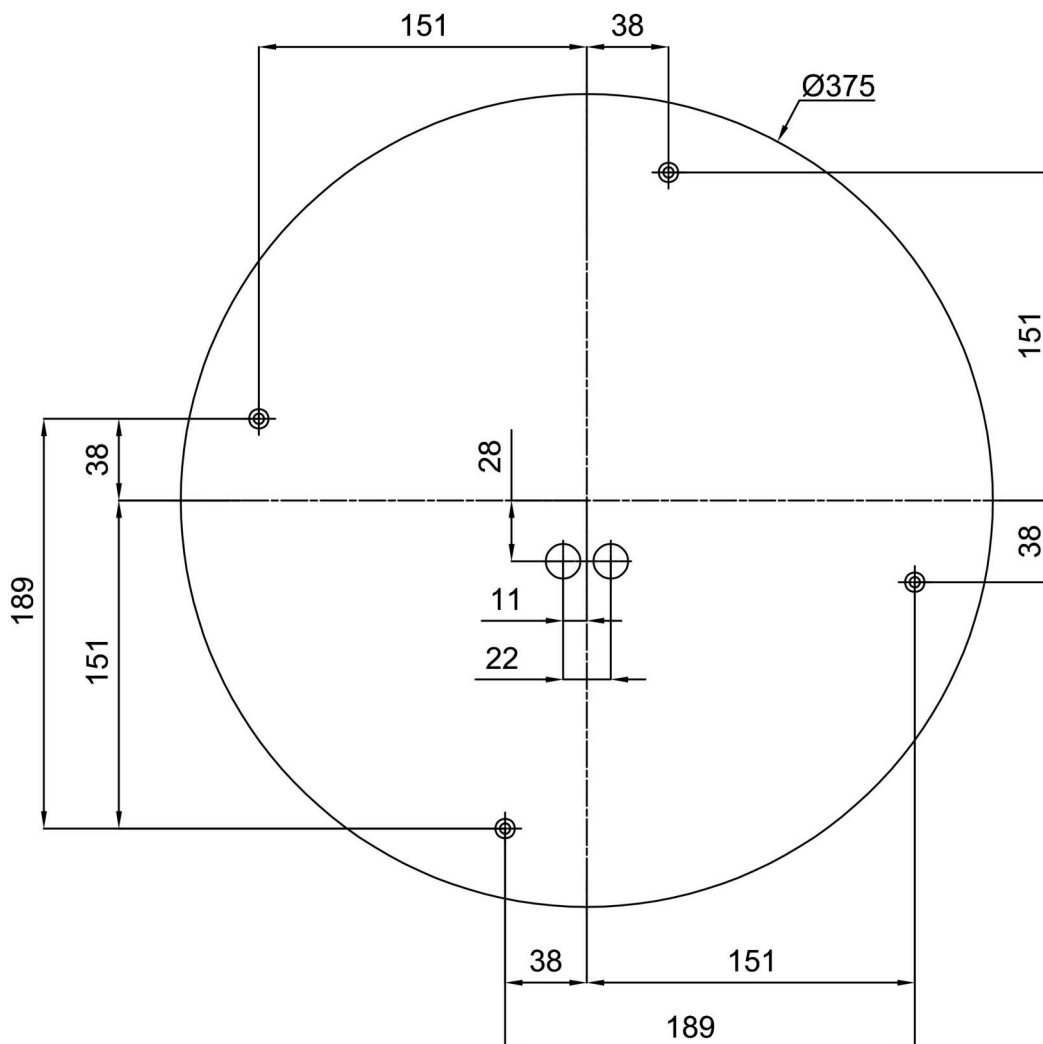

Logistic

EAN	8591728067762
Weight NTTO	5.5 Kg
Weight BTTO	6 Kg
Number of cartons	1 pcs
Package volume	0.036 m³
Package 1 width	0.515 m
Package 1 length	0.495 m
Package 1 height	0.14 m
Warranty*	60 months

*The warranty for the batteries is valid for 12 months from the date of purchase.

Installation dimensions: