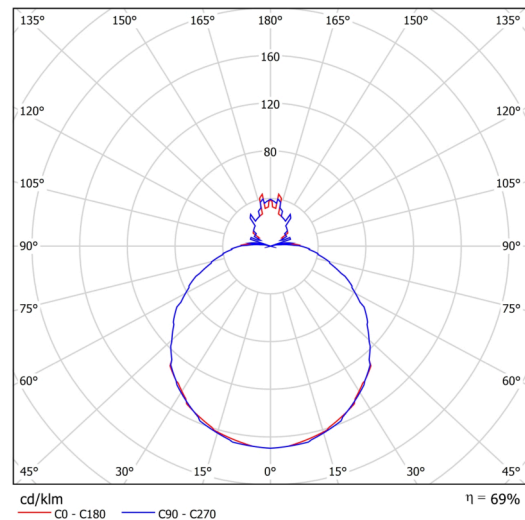

Luminous

Lum. flux of luminaire	3640 lm
Lum. flux of light source	5270 lm
Luminaire efficacy	107 lm/W
Temperature	4000 K
Rated life time LED L80/B10	100000 hours
CRI	Ra80
MacAdam	3
Blue light hazard	Risk group 0