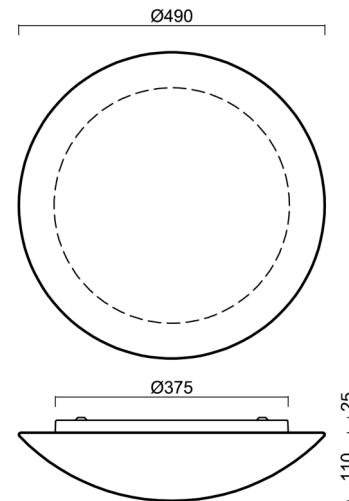

## Technical

Types of luminaires	Corridor
Mounting type	surface mounted
Base material	steel
Shade material	three-layer glass TRIPLEX OPAL
Base color	white Ral9003
Shade color	white
Holding the shade	folding system
Mounting location	ceiling/wall
Width	490 mm
Length	490 mm
Height	130 mm
Diameter	ø 490 mm
mounting holes (diameter)	4xø5mm
Installation wire (diameter)	2xø16mm
Energy Class	D
Impact strength	IK01
Operating temperature	from -20°C to +30°C

## Lampshade

Product code	Name	Color	Description	Picture	Drawing
20005	082	white		