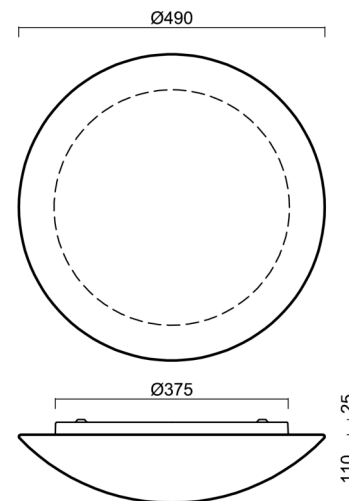

# AURA 5

Product code: AUR59535

Type: LED-1L16E500K86/082 HF 4K#

Short description of the luminaire: White surface-mounted LED light with sensor with TRIPLEX OPAL glass shade.

## Technical

Types of luminaires	Sensor
Mounting type	surface mounted
Base material	steel
Shade material	three-layer glass TRIPLEX OPAL
Base color	white Ral9003
Shade color	white
Holding the shade	folding system
Mounting location	ceiling/wall
Width	490 mm
Length	490 mm
Height	130 mm
Diameter	ø 490 mm
mounting holes (diameter)	4xø5mm
Installation wire (diameter)	2xø16mm
Energy Class	D
Impact strength	IK01
Operating temperature	from -20°C to +30°C

## Lampshade

Product code	Name	Color	Description	Picture	Drawing
20005	082	white		