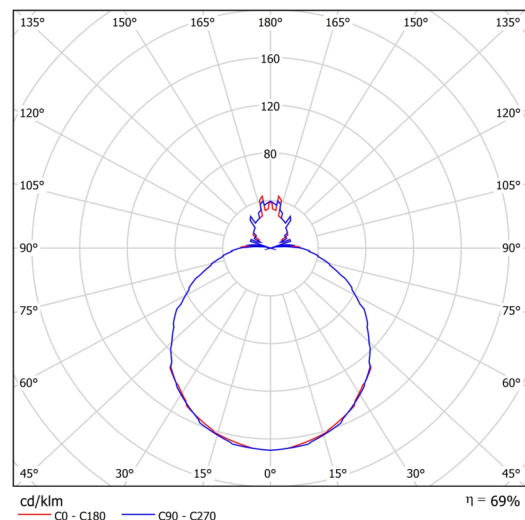

Luminous

Lum. flux of luminaire	2700 lm
Lum. flux of light source	3910 lm
Luminaire efficacy	112 lm/W
Temperature	4000 K
Rated life time LED L80/B10	100000 hours
CRI	Ra80
MacAdam	3
Blue light hazard	Risk group 0