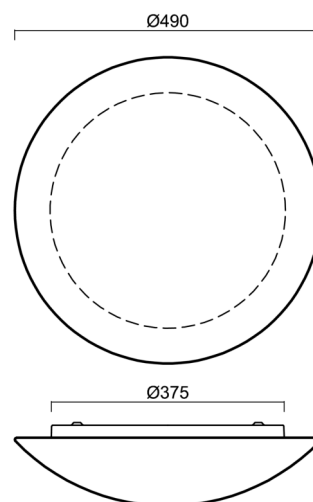

AURA 5

LED-1L16E500K86/082 4K#

WWW.OSMONT.CZ

AURA 5

Product code: AUR59534

Type: LED-1L16E500K86/082 4K#

Short description of the luminaire: White surface-mounted LED light ON/OFF with TRIPLEX OPAL glass shade.

Technical

Types of luminaires	Classic on/off
Mounting type	surface mounted
Base material	steel
Shade material	three-layer glass TRIPLEX OPAL
Base color	white Ral9003
Shade color	white
Holding the shade	folding system
Mounting location	ceiling/wall
Width	490 mm
Length	490 mm
Height	130 mm
Diameter	ø 490 mm
mounting holes (diameter)	4xø5mm
Installation wire (diameter)	2xø16mm
Energy Class	D
Impact strength	IK01
Operating temperature	from -20°C to +30°C

Lampshade

Product code	Name	Color	Description	Picture	Drawing
20005	082	white		