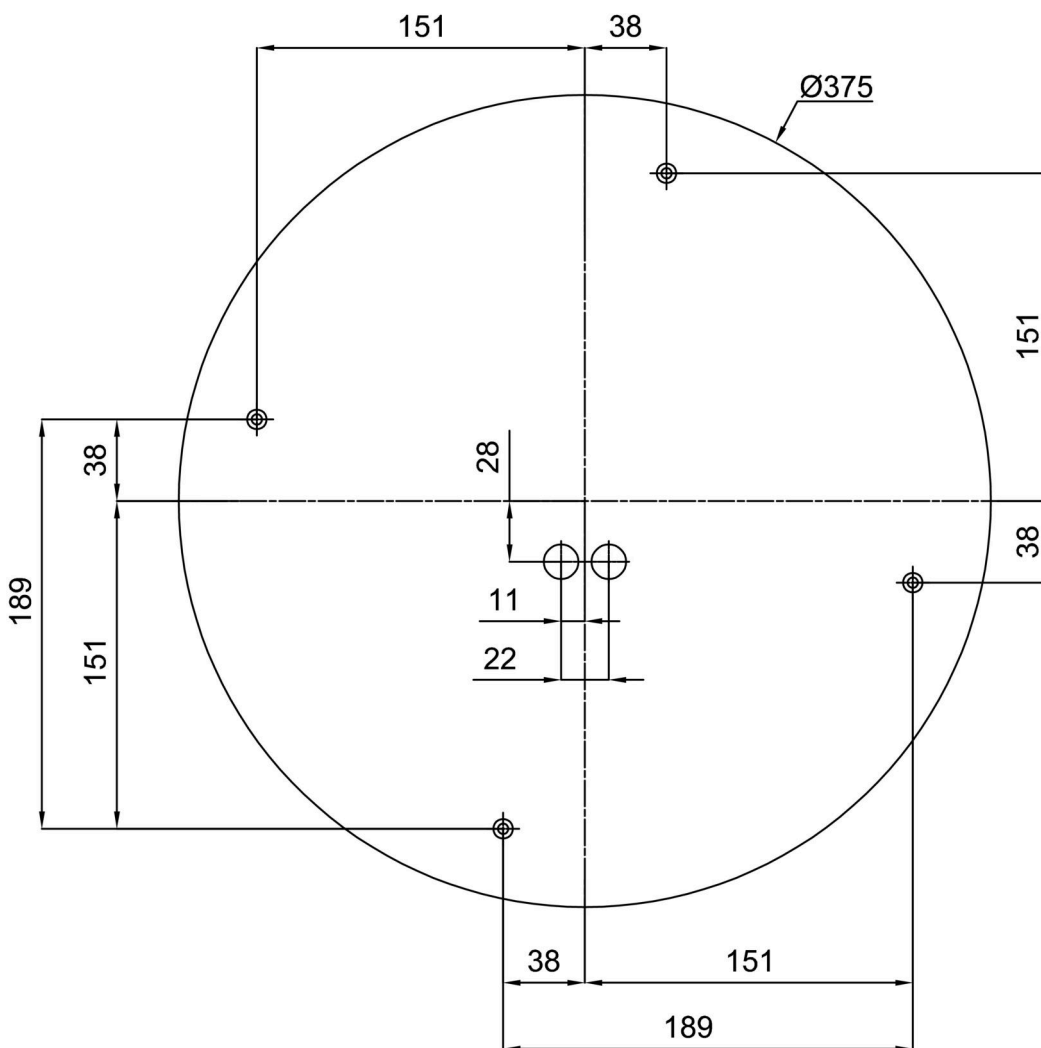

Logistic

EAN	8591728067724
Weight NTTO	4.7 Kg
Weight BTTO	5.2 Kg
Number of cartons	1 pcs
Package volume	0.036 m³
Package 1 width	0.515 m
Package 1 length	0.495 m
Package 1 height	0.14 m
Warranty*	60 months

*The warranty for the batteries is valid for 12 months from the date of purchase.

Installation dimensions: