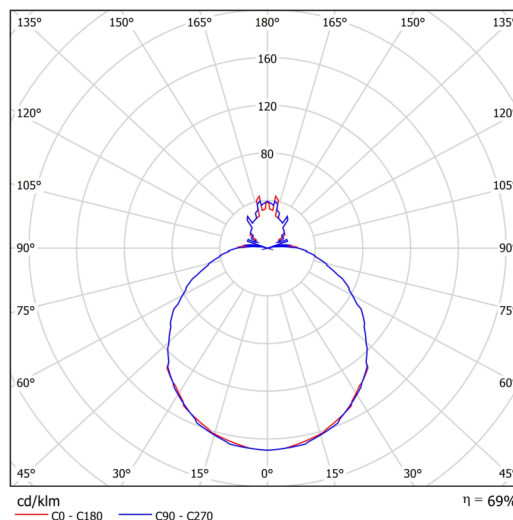

Luminous

Lum. flux of luminaire	2700 lm
Lum. flux of light source	3910 lm
Luminaire efficacy	112 lm/W
Temperature	4000 K
Rated life time LED L80/B10	100000 hours
CRI	Ra80
MacAdam	3
Blue light hazard	Risk group 0