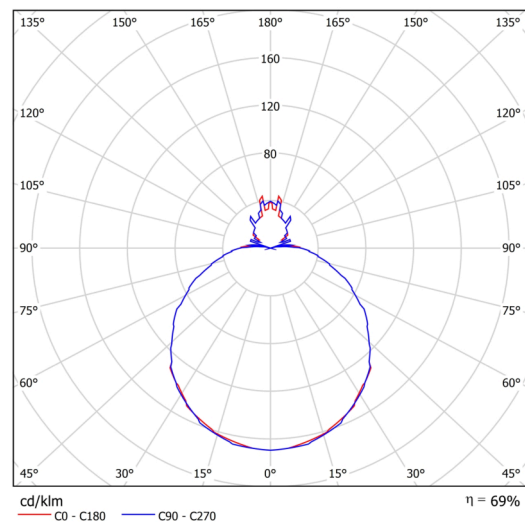

Technical

Types of luminaires	Corridor
Mounting type	surface mounted
Base material	steel
Shade material	three-layer glass TRIPLEX OPAL
Base color	white Ral9003
Shade color	white
Holding the shade	folding system
Mounting location	ceiling/wall
Width	490 mm
Length	490 mm
Height	130 mm
Diameter	ø 490 mm
mounting holes (diameter)	4xø5mm
Installation wire (diameter)	2xø16mm
Energy Class	D
Impact strength	IK01
Operating temperature	from -20°C to +30°C

Luminous

Lum. flux of luminaire	2590 lm
Lum. flux of light source	3750 lm
Luminaire efficacy	107 lm/W
Temperature	3000 K
Rated life time LED L80/B10	100000 hours
CRI	Ra80
MacAdam	3
Blue light hazard	Risk group 0