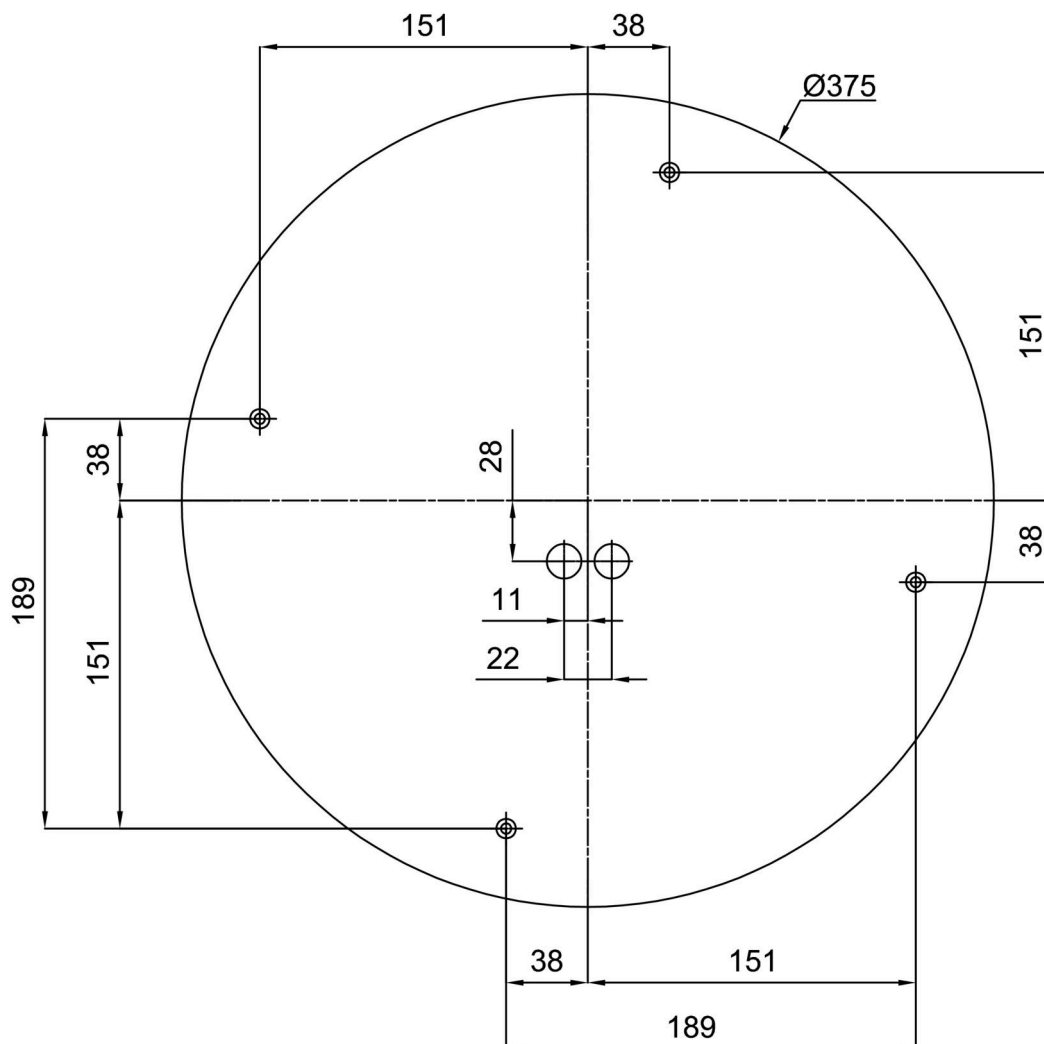

Logistic

EAN	8591728066970
Weight NTTO	4.7 Kg
Weight BTTO	5.2 Kg
Number of cartons	1 pcs
Package volume	0.036 m³
Package 1 width	0.515 m
Package 1 length	0.495 m
Package 1 height	0.14 m
Warranty*	60 months

*The warranty for the batteries is valid for 12 months from the date of purchase.

Installation dimensions: