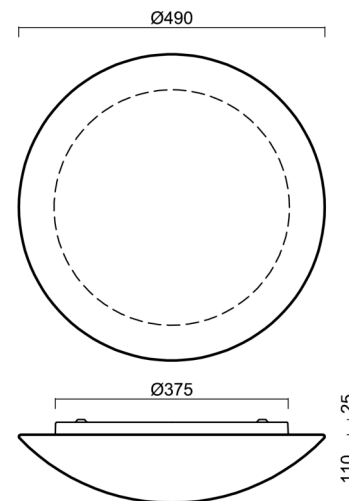

AURA 5

LED-1L16E500K86/082 HF CORR 3K#

WWW.OSMONT.CZ

AURA 5

Product code: AUR59037

Type: LED-1L16E500K86/082 HF CORR 3K#

Short description of the luminaire: White surface-mounted LED light with CORRIDOR function with TRIPLEX OPAL glass shade.

Technical

Types of luminaires	Corridor
Mounting type	surface mounted
Base material	steel
Shade material	three-layer glass TRIPLEX OPAL
Base color	white Ral9003
Shade color	white
Holding the shade	folding system
Mounting location	ceiling/wall
Width	490 mm
Length	490 mm
Height	130 mm
Diameter	ø 490 mm
mounting holes (diameter)	4xø5mm
Installation wire (diameter)	2xø16mm
Energy Class	D
Impact strength	IK01
Operating temperature	from -20°C to +30°C

Eulum data for calculation programs are available at

Logistic

EAN	8591728066970
Weight NTTO	4.7 Kg
Weight BTTO	5.2 Kg
Number of cartons	1 pcs
Package volume	0.036 m ³
Package 1 width	0.515 m
Package 1 length	0.495 m
Package 1 height	0.14 m
Warranty*	60 months

Lampshade

Product code	Name	Color	Description	Picture	Drawing
20005	082	white		