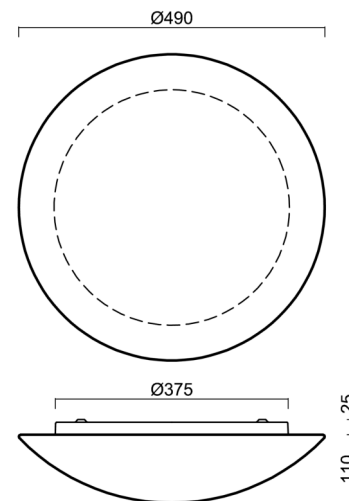

AURA 5

LED-1L16EMP700K86/082/NK1W 4K#

WWW.OSMONT.CZ

AURA 5

Product code: AUR51751

Type: LED-1L16EMP700K86/082/NK1W 4K#

Short description of the luminaire: White surface-mounted LED light with emergency unit combined with TRIPLEX OPAL glass shade.

Technical

Types of luminaires	Emergency combined
Mounting type	surface mounted
Base material	steel
Shade material	three-layer glass TRIPLEX OPAL
Base color	white Ral9003
Shade color	white
Holding the shade	folding system
Mounting location	ceiling/wall
Width	490 mm
Length	490 mm
Height	130 mm
Diameter	ø 490 mm
mounting holes (diameter)	4xø5mm
Installation wire (diameter)	2xø16mm
Energy Class	D
Impact strength	IK01
Operating temperature	from 0°C to +30°C

Lampshade

Product code	Name	Color	Description	Picture	Drawing
20005	082	white		