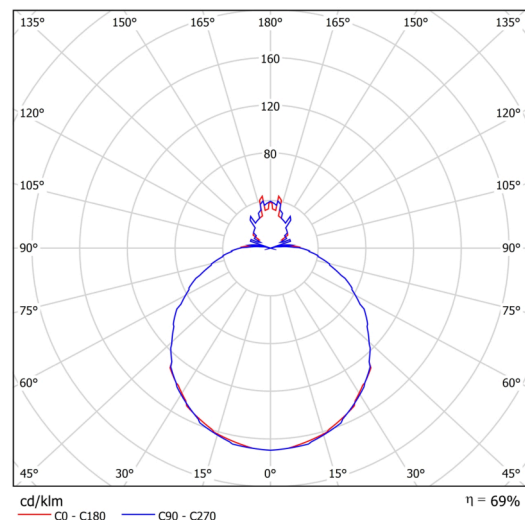

Luminous

Lum. flux of luminaire	3640 lm
Lum. flux of light source	5270 lm
Lum. flux of light source in emergency mode	150 lm
Luminaire efficacy	107 lm/W
Temperature	4000 K
Rated life time LED L80/B10	100000 hours
CRI	Ra80
MacAdam	3