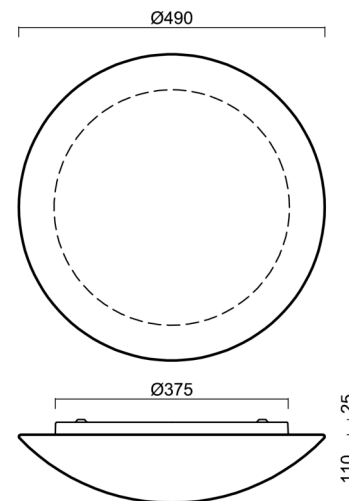

Technical

Types of luminaires	Sensor
Mounting type	surface mounted
Base material	steel
Shade material	three-layer glass TRIPLEX OPAL
Base color	white Ral9003
Shade color	white
Holding the shade	folding system
Mounting location	ceiling/wall
Width	490 mm
Length	490 mm
Height	130 mm
Diameter	ø 490 mm
mounting holes (diameter)	4xø5mm
Installation wire (diameter)	2xø16mm
Energy Class	D
Impact strength	IK01
Operating temperature	from -20°C to +30°C

Lampshade

Product code	Name	Color	Description	Picture	Drawing
20005	082	white		