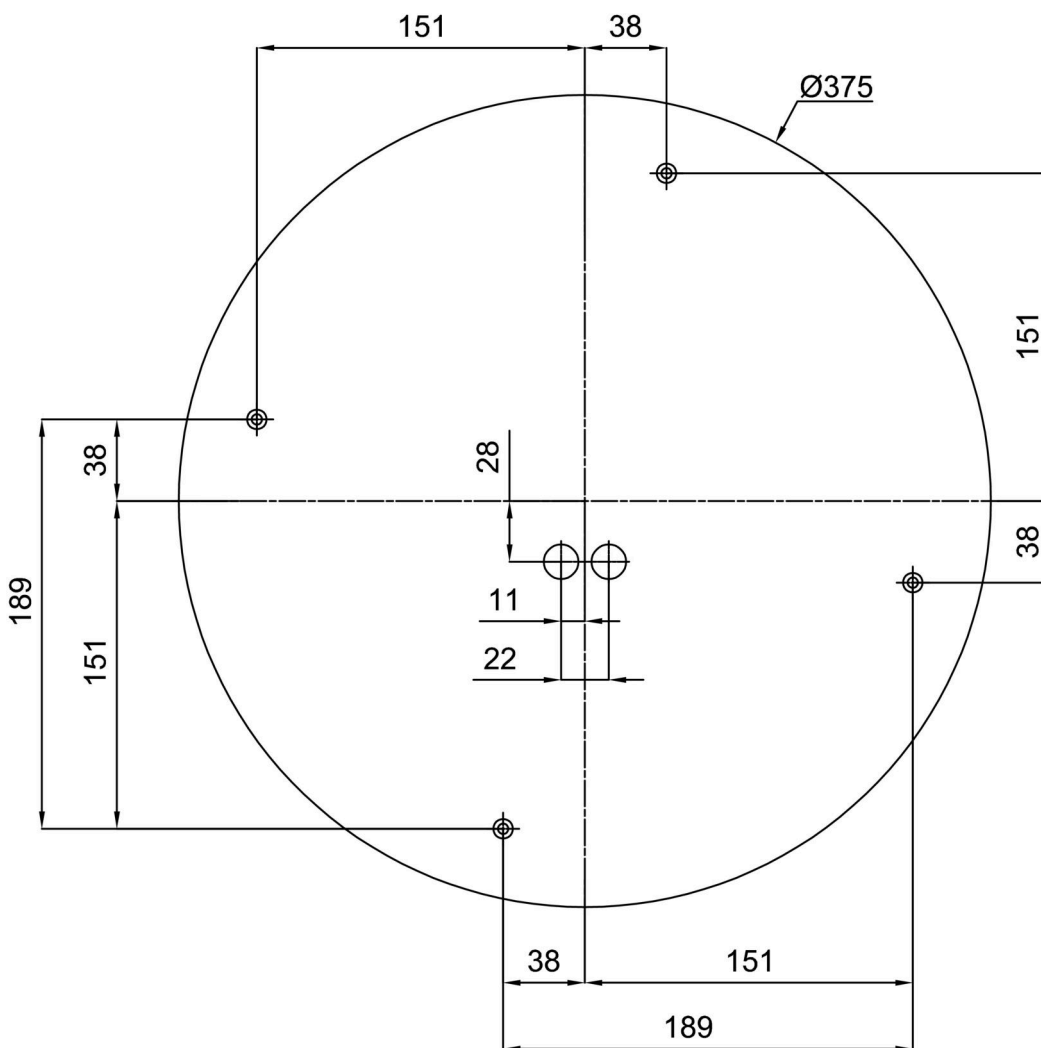

TECHNICAL SHEET

Multipower

Possibility of output adjustment by the user (DIP switch on the current source).

I [mA]	700	600	500	400	
[%]	100	86	71	57	

Logistic

EAN	8591728066529
Weight NTTO	5.5 Kg
Weight BTTO	6 Kg
Number of cartons	1 pcs
Package volume	0.036 m³
Package 1 width	0.515 m
Package 1 length	0.495 m
Package 1 height	0.14 m
Warranty*	60 months

*The warranty for the batteries is valid for 12 months from the date of purchase.

Installation dimensions: