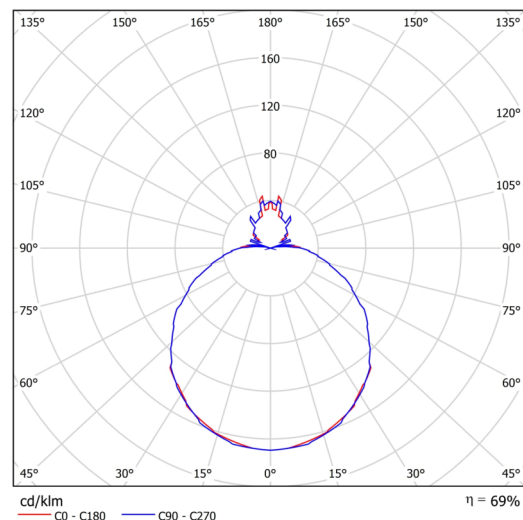

Luminous

Lum. flux of luminaire	3640 lm
Lum. flux of light source	5270 lm
Luminaire efficacy	107 lm/W
Temperature	4000 K
Rated life time LED L80/B10	100000 hours
CRI	Ra80
MacAdam	3
Blue light hazard	Risk group 0