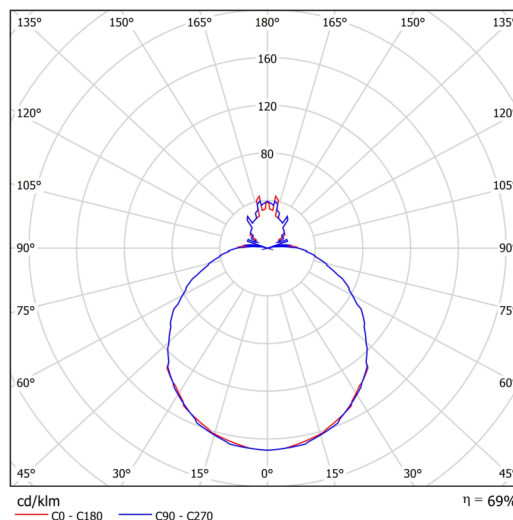

Luminous

Lum. flux of luminaire	3480 lm
Lum. flux of light source	5050 lm
Lum. flux of light source in emergency mode	150 lm
Luminaire efficacy	102 lm/W
Temperature	3000 K
Rated life time LED L80/B10	100000 hours
CRI	Ra80
MacAdam	3