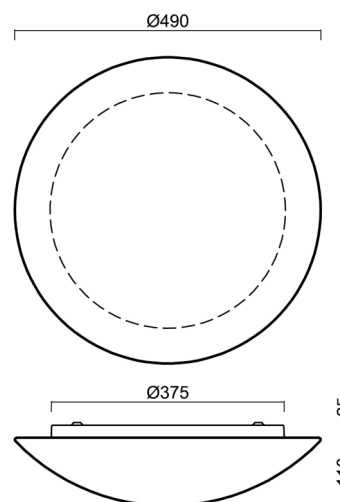

# AURA 5

Product code: 51251

Type: LED-1L16EMP700K86/082/NK1W 3K#

Short description of the luminaire: surface-mounted LED light with emergency unit combined with TRIPLEX OPAL glass shade.

## Technical

Types of luminaires	Emergency combined
Mounting type	surface mounted
Base material	steel
Shade material	three-layer glass TRIPLEX OPAL
Base color	white Ral9003
Shade color	white
Holding the shade	folding system
Mounting location	ceiling/wall
Width	490 mm
Length	490 mm
Height	130 mm
Diameter	ø 490 mm
mounting holes (diameter)	4xø5mm
Installation wire (diameter)	2xø16mm
Energy Class	D
Impact strength	IK01
Operating temperature	from 0°C to +30°C

### Lampshade

Product code	Name	Color	Description	Picture	Drawing
20005	082	white			