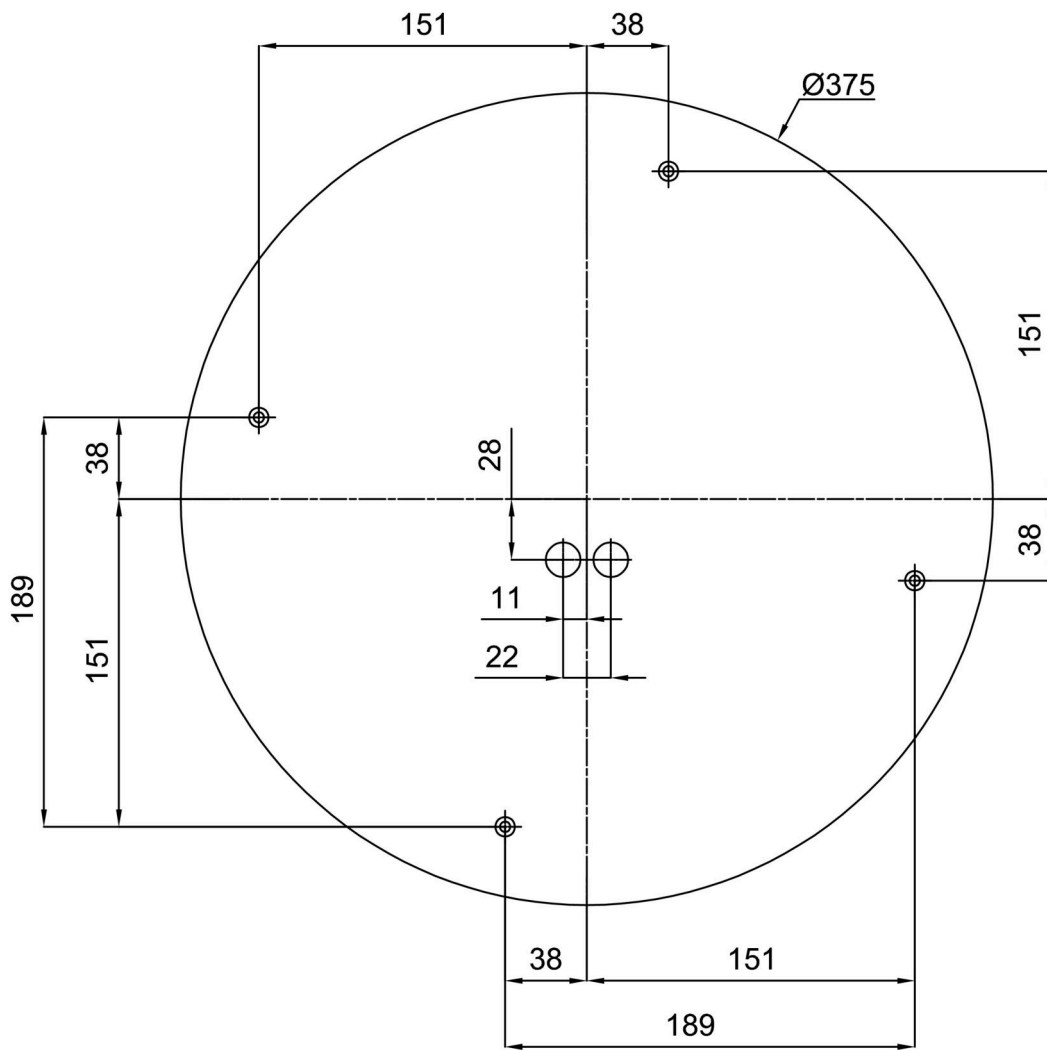

TECHNICAL SHEET